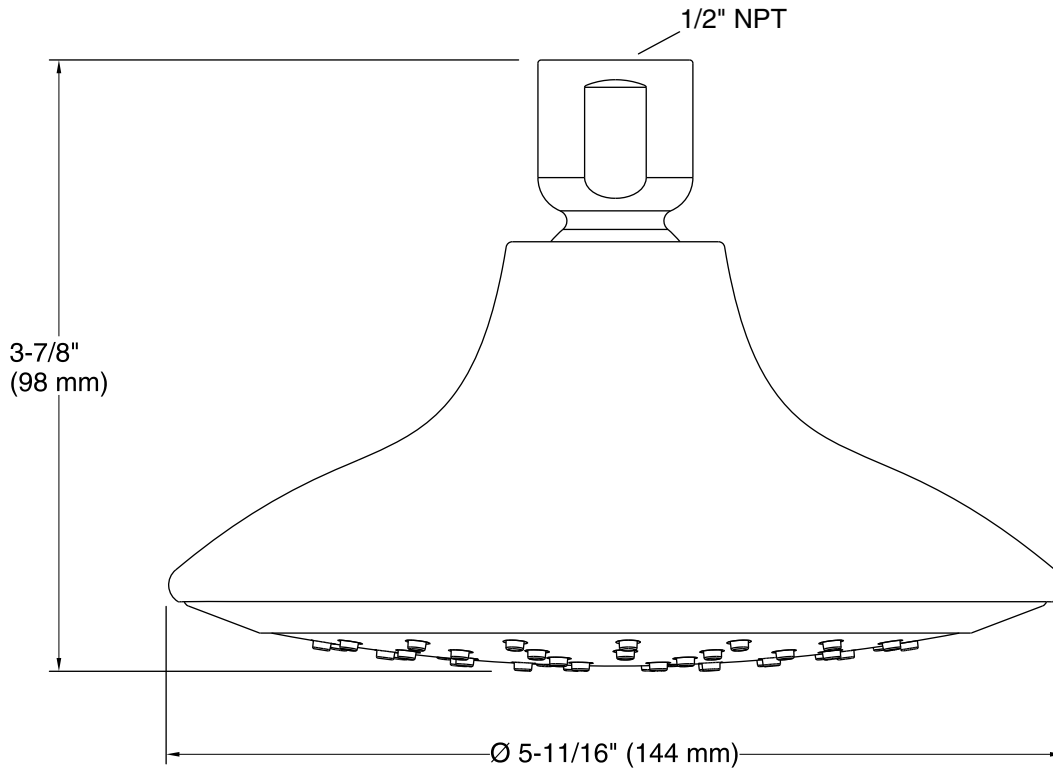

Features

- Catalyst air-induction technology maximizes the air/water mix for a powerful, even flow.
- MasterClean™ sprayface resists hard water build-up and is easy to clean.
- Single-function showerhead with 48 translucent nozzles.
- 5-1/2" (140 mm) diameter sprayface.
- 1.75 gpm (6.6 lpm) flow rate.
- Complements the Alteo® collection.

Material

- KOHLER finishes resist corrosion and tarnishing.

Installation

- Wall-mount.
- Shower arm and flange not included.

Required Products/Accessories

K-45129 Shower Arm and Flange

Codes/Standards

ASME A112.18.1/CSA B125.1
DOE - Energy Policy Act 1992
EPA WaterSense®
California Energy Commission (CEC)

Technical Information

All product dimensions are nominal.

Showerhead/Body Spray:

Rated maximum flow: 1.75 gal/min (6.6 l/min)

Pressure: 80 psi (5.5 bar)

Notes

For use with automatic compensating valves rated at 1.50 gal/min (5.7 l/min) or less.