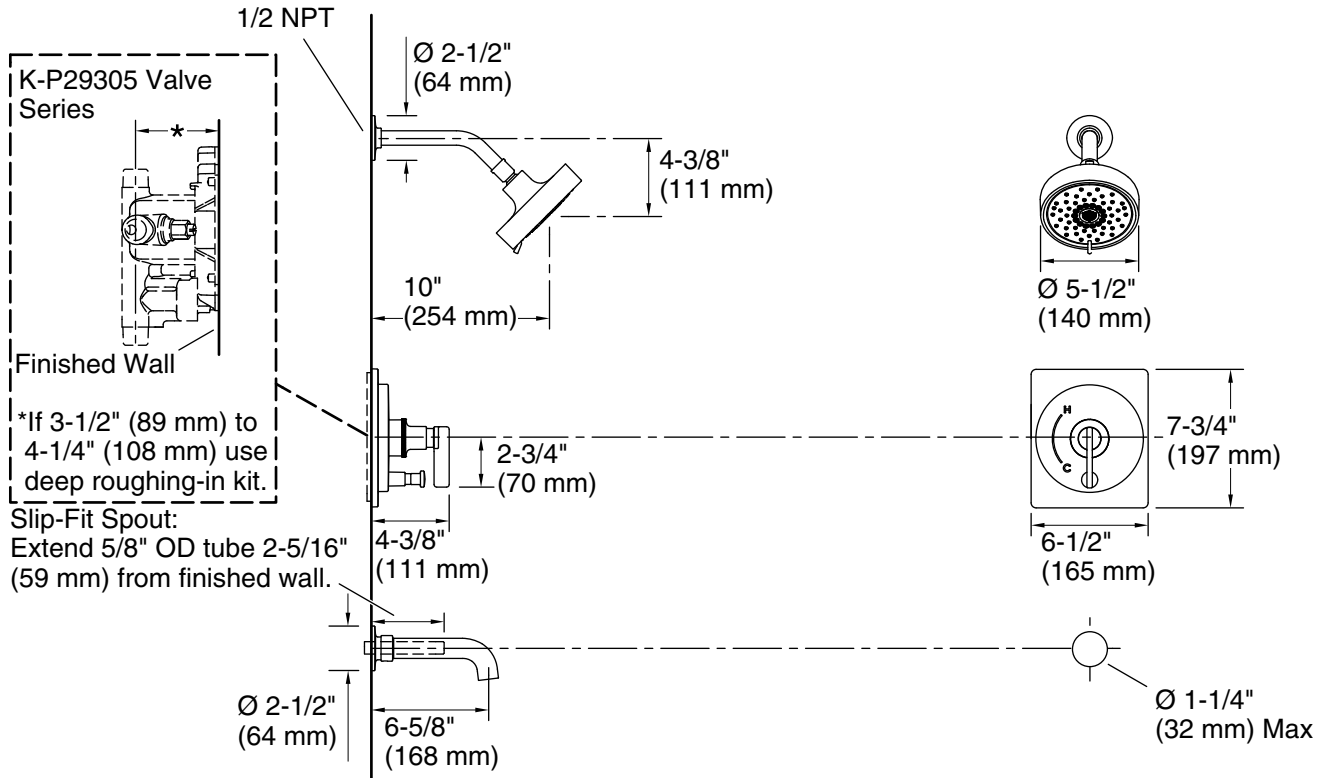

Features

- Designed in collaboration with Studio McGee
- A single handle controls both on/off activation and temperature setting
- MasterClean™ sprayface features an easy-to-clean surface that withstands mineral buildup
- 6-5/8" (168 mm) bath spout with slip-fit connection
- Includes single-function 1.75 gpm (6.6 lpm) showerhead
- Includes shower arm and flange
- Coordinates with other products in the Castia collection
- Requires valve (sold separately)

CP	Polished Chrome
----	-----------------

SN	Vibrant® Polished Nickel
----	--------------------------

Technical Information

All product dimensions are nominal.

Drain included: No

Showerhead/Body Spray:

Rated maximum flow: 1.75 gal/min (6.6 l/min)

Pressure: 60 psi (4.1 bar)

Notes

Install this product according to the installation instructions.