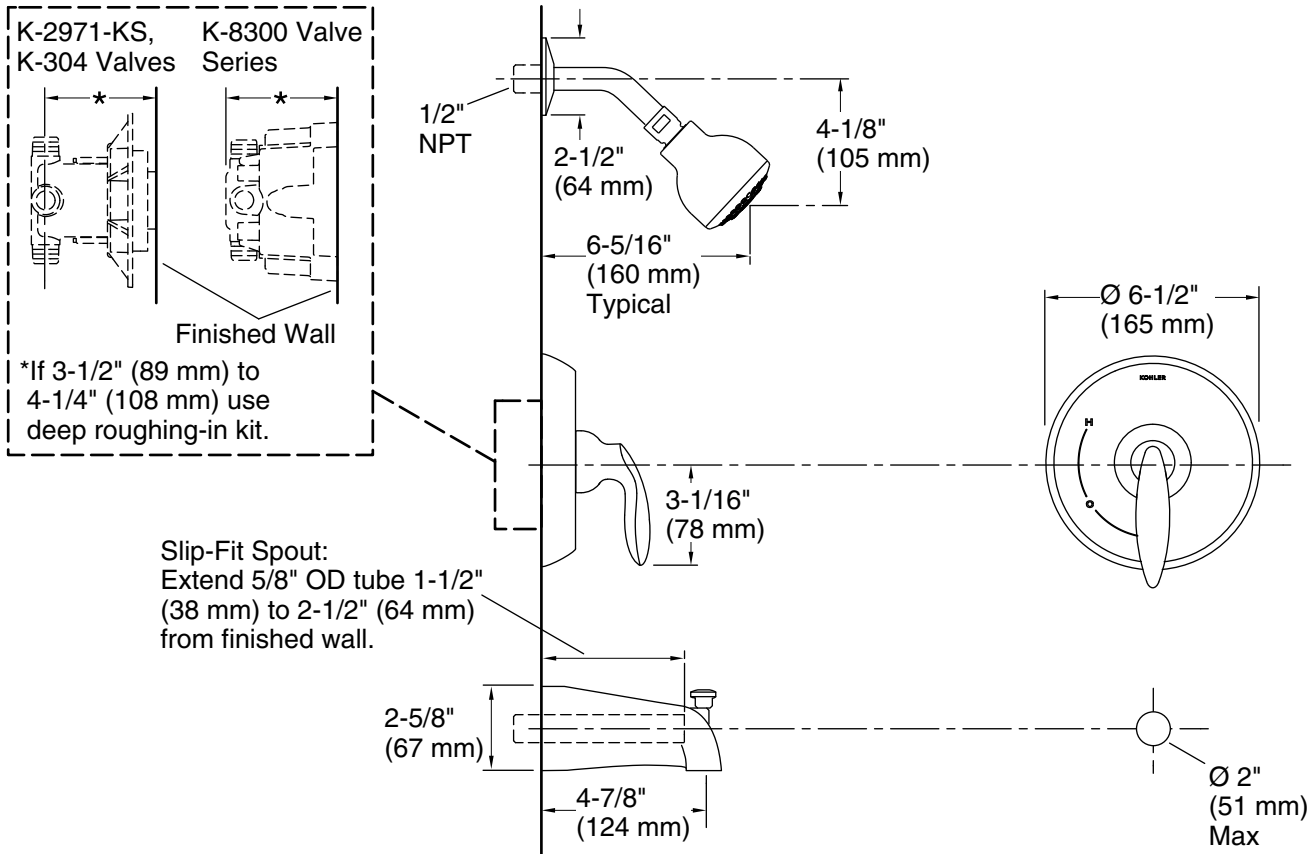

Features

- Project pack: supplied 12 per case.
- Includes faceplate with handle, bath spout, shower arm with flange and showerhead.
- Single handle controls both on/off activation and temperature settings.
- Includes diverter bath spout with 1/2" copper slip-fit connection.
- Includes single function 2.5 gpm (9.5 l/min) showerhead.
- MasterClean™ sprayface features an easy-to-clean surface that withstands mineral buildup.
- Complements Coralais faucets and accessories.

5-30-2021 00:19 - US/CA

THE BOLD LOOK
OF **KOHLER**®

Technical Information

All product dimensions are nominal.

Showerhead/Body Spray:

Rated maximum flow: 2.5 gal/min (9.5 l/min)
 Pressure: 80 psi (5.5 bar)

Install straight pipe or tube drop of 7" (178 mm) to 18" (457 mm) with single elbow between the valve and the wall-mount spout. Elbow must be a 90 degree drop ell that is secured to rigid framing.