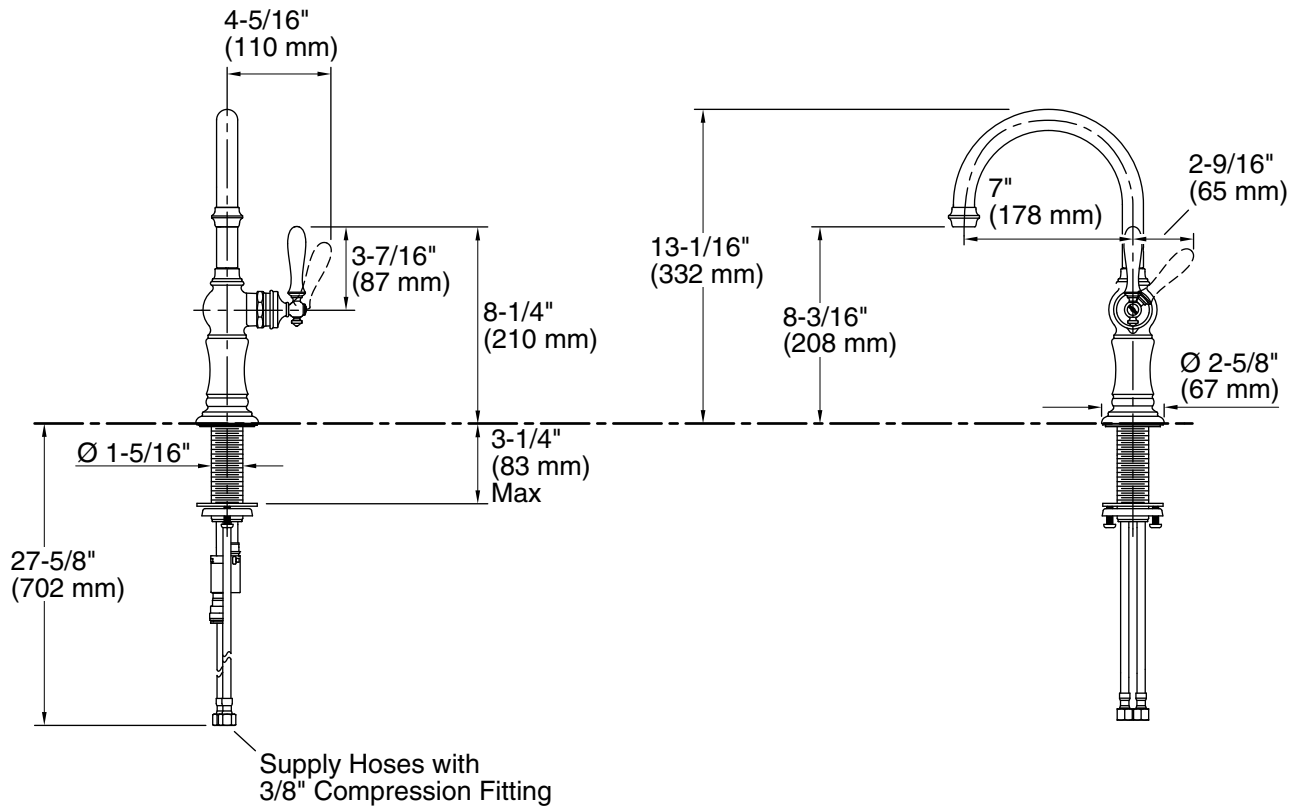

Technical Information

All product dimensions are nominal.

Spout:

Spout reach: 7" (178 mm)

Notes

Install this product according to the installation guide.

ADA, CSA B651 compliant when installed to the specific requirements of these regulations.