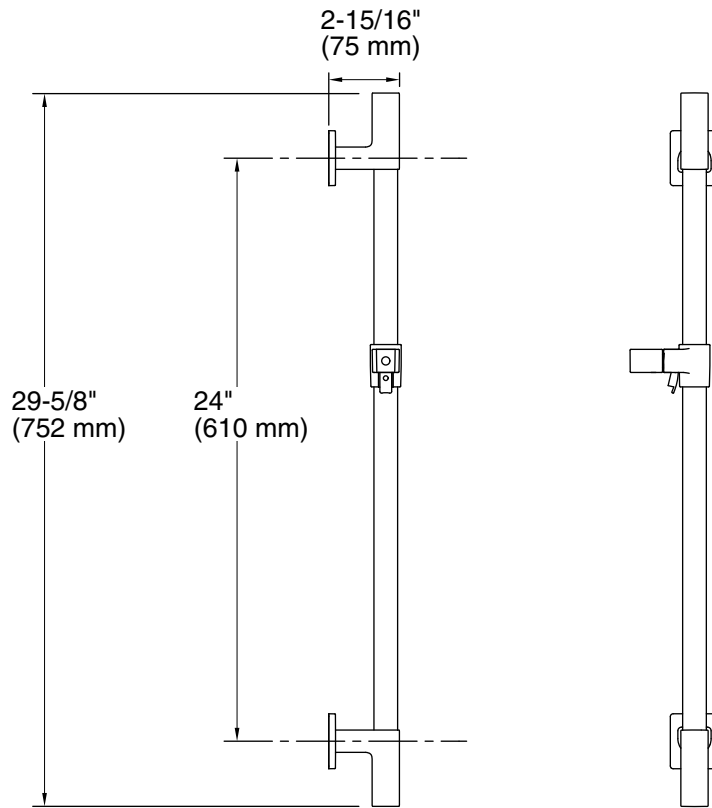

Features

- Adjustable mounting brackets offer installation flexibility.
- Adjustable angle of handshower.
- Metal construction.
- Coordinates with Awaken showerheads, handshowers and showering accessories.

Technical Information

All product dimensions are nominal.

Notes

Install this product according to the installation guide.

ADA, OBC, CSA B651 compliant when installed to the specific requirements of these regulations.