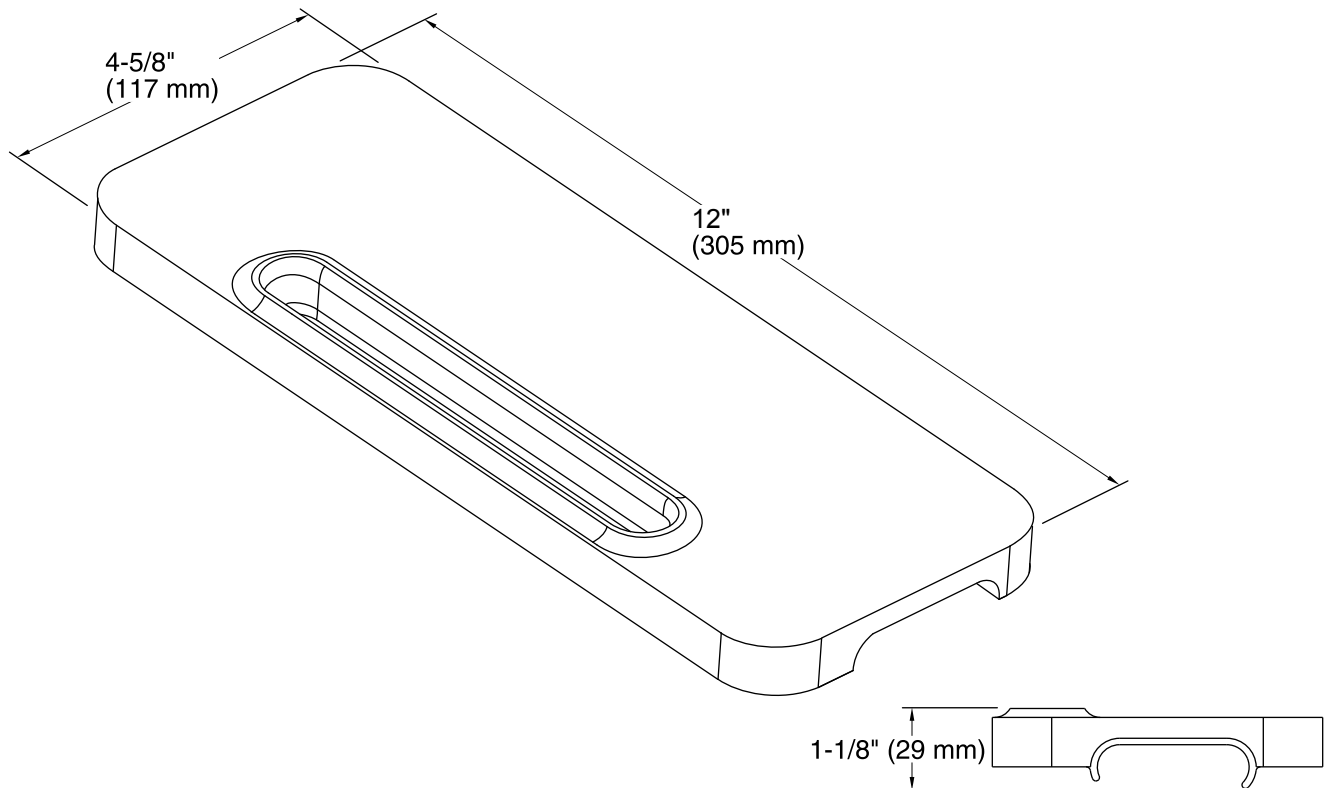

Technical Information

All product dimensions are nominal.

Material: Wood

Notes

Install this product according to the installation guide.

Requires 2x4 backing to be installed.