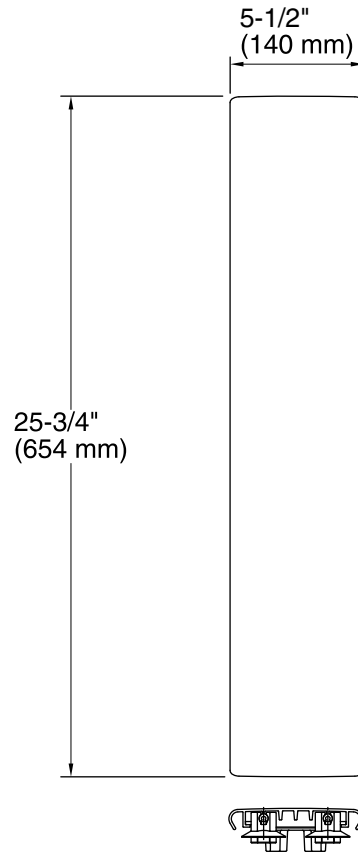

## Recommended Products/Accessories

K-9925 48" x 36" Shower Base

K-9998 48" x 48" Shower Base

### Technical Information

All product dimensions are nominal.

Material: Aluminum