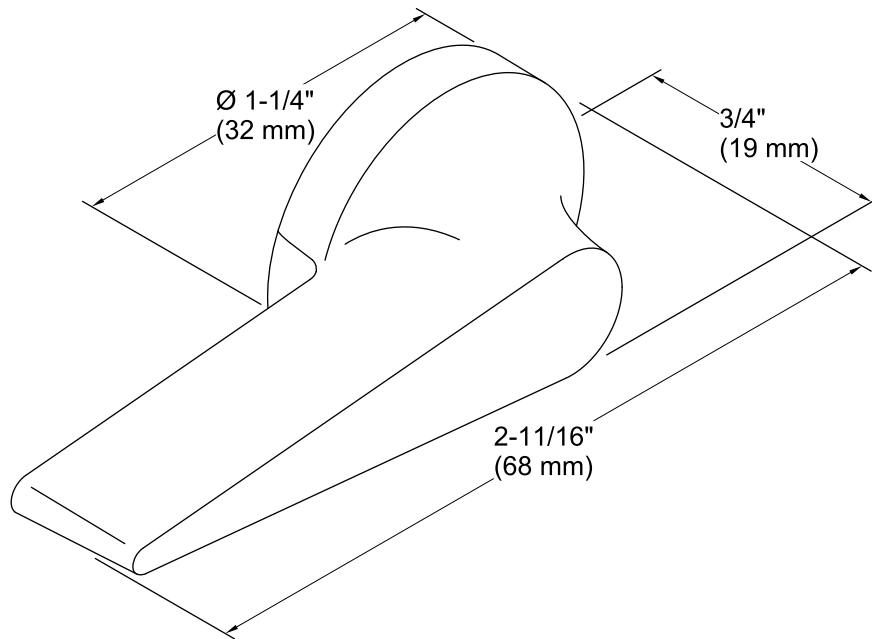

Features

- Left-hand trip lever.
- Premium metal construction for durability.
- KOHLER finishes resist corrosion and tarnish.
- For use with the K-4007 San Souci toilet.

Codes/Standards

None Applicable

KOHLER® One-Year Limited Warranty

Technical Information

All product dimensions are nominal.

Material: Metal

Notes

Install this product according to the installation guide.