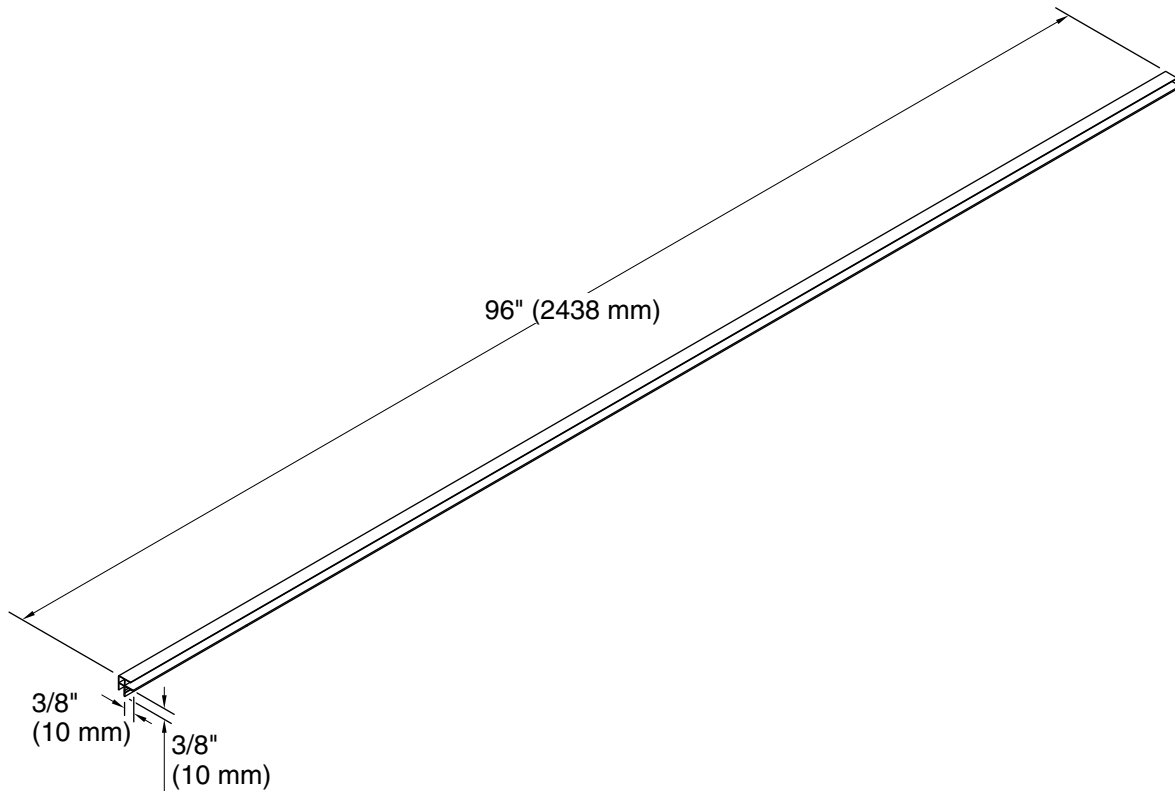

Technical Information

All product dimensions are nominal.

Material: Anodized Aluminum, Powder-coated Aluminum

Notes

Install this product according to the installation guide.