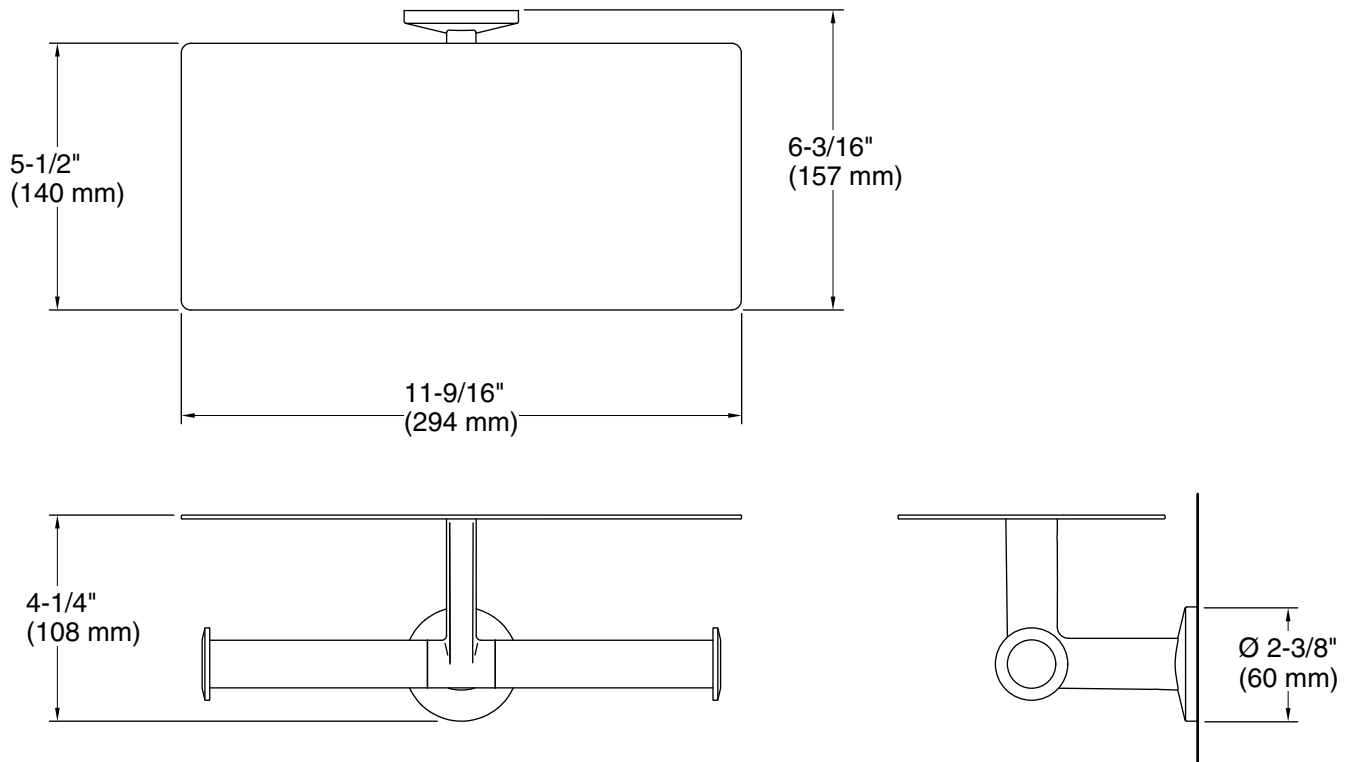

Features

- Holds two rolls of toilet tissue.
- Covered design provides a convenient tray for holding items.
- Coordinates with Components faucets and shower trim to complete your bathroom.

Material

- Premium metal construction for durability and reliability.
- KOHLER finishes resist corrosion and tarnishing.

Technical Information

All product dimensions are nominal.

Material: Zinc, Brass

Notes

Install this product according to the installation instructions.

CAUTION: Risk of personal injury. Do not install these products in any area where they are likely to be used inadvertently as a grab bar or support bar. These products are not designed or intended for use as a grab bar or support bar.