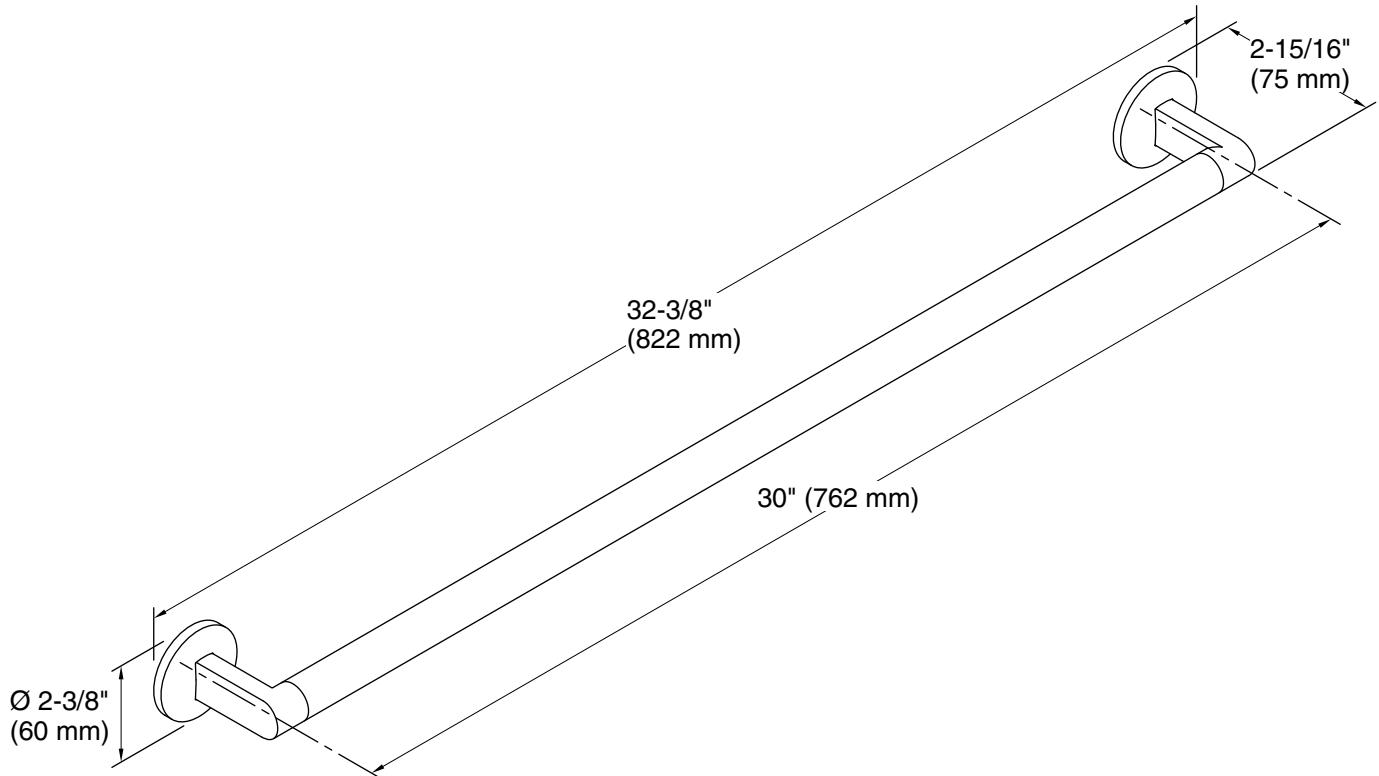

Technical Information

All product dimensions are nominal.

Installation Type: Wall-mount

Material: Zinc, Brass

Notes

Install this product according to the installation instructions.

CAUTION: Risk of personal injury. Do not install these products in any area where they are likely to be used inadvertently as a grab bar or support bar. These products are not designed or intended for use as a grab bar or support bar.