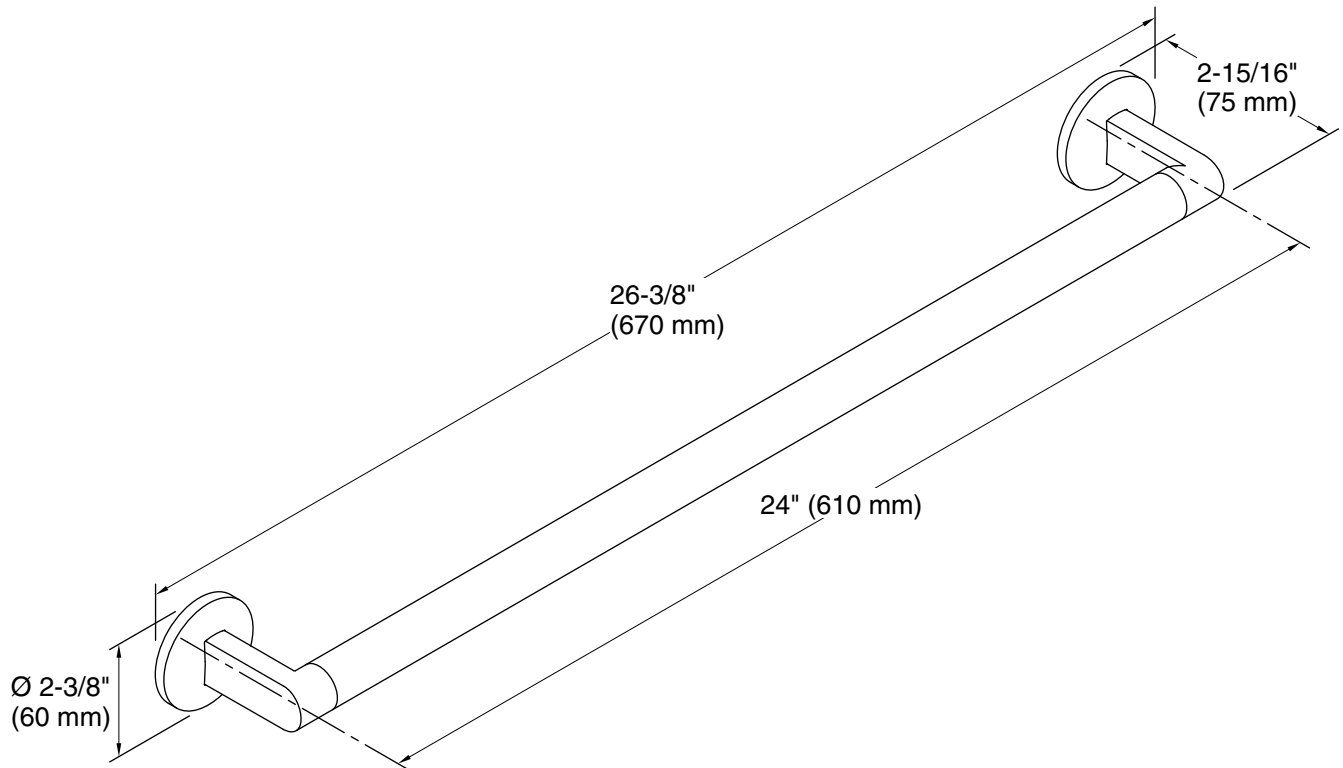

#### Technical Information

All product dimensions are nominal.

Installation Type: Wall-mount

Material: Zinc, Brass