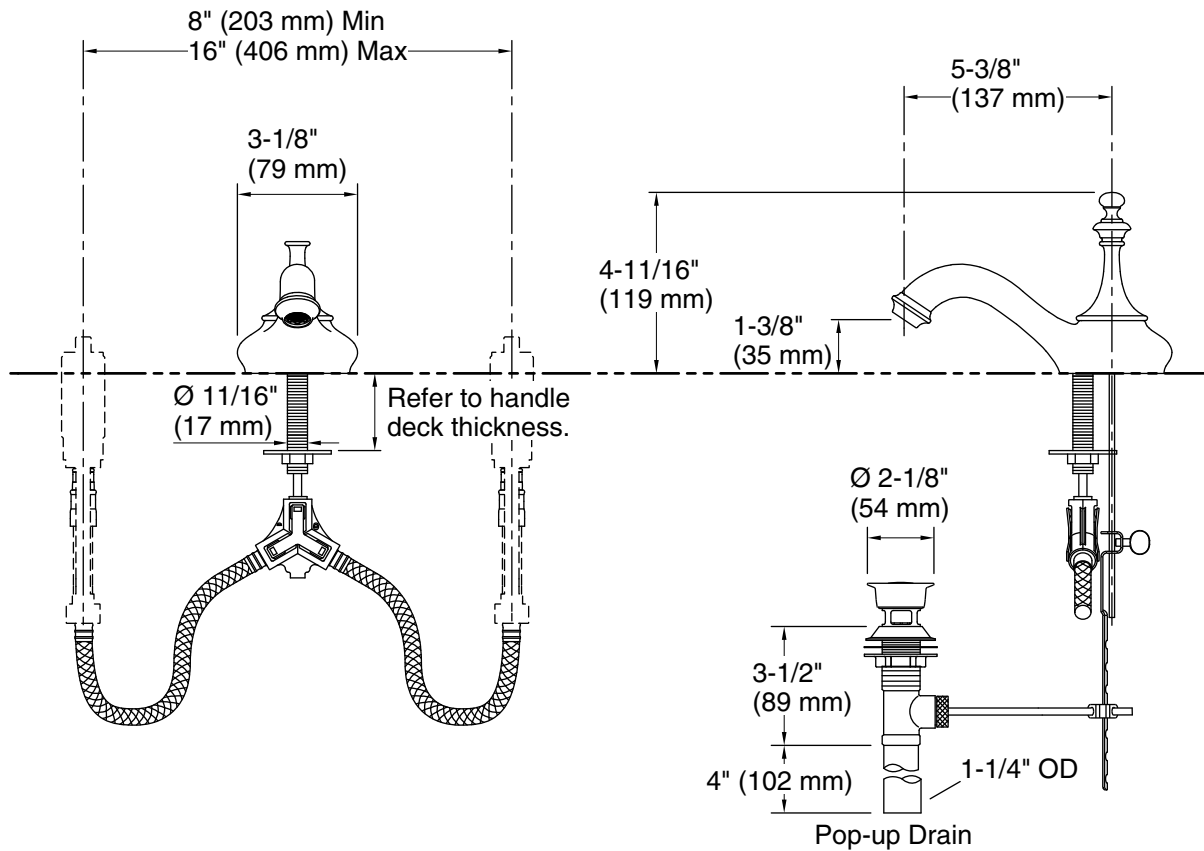

Features

- Metal pop-up drain with tailpiece.
- 5-3/8" (137 mm) spout reach.
- Includes stationary spout with aerator and pop-up drain with 1¼" tailpiece.
- Handles sold separately.
- Laminar flow delivers a graceful stream of water.
- 1.2 gpm (4.5 lmin) maximum flow rate.
- Coordinate with your choice of Artifacts handles for a personalized design.

Technical Information

All product dimensions are nominal.

Faucet:

Flow rate: 1.2 gal/min (4.5 l/min)

Pressure: 60 psi (4.1 bar)

Drain included: Yes

Drain tailpiece included: Yes

Spout:

Spout reach: 5-3/8" (137 mm)

Notes

Install this product according to the installation guide.