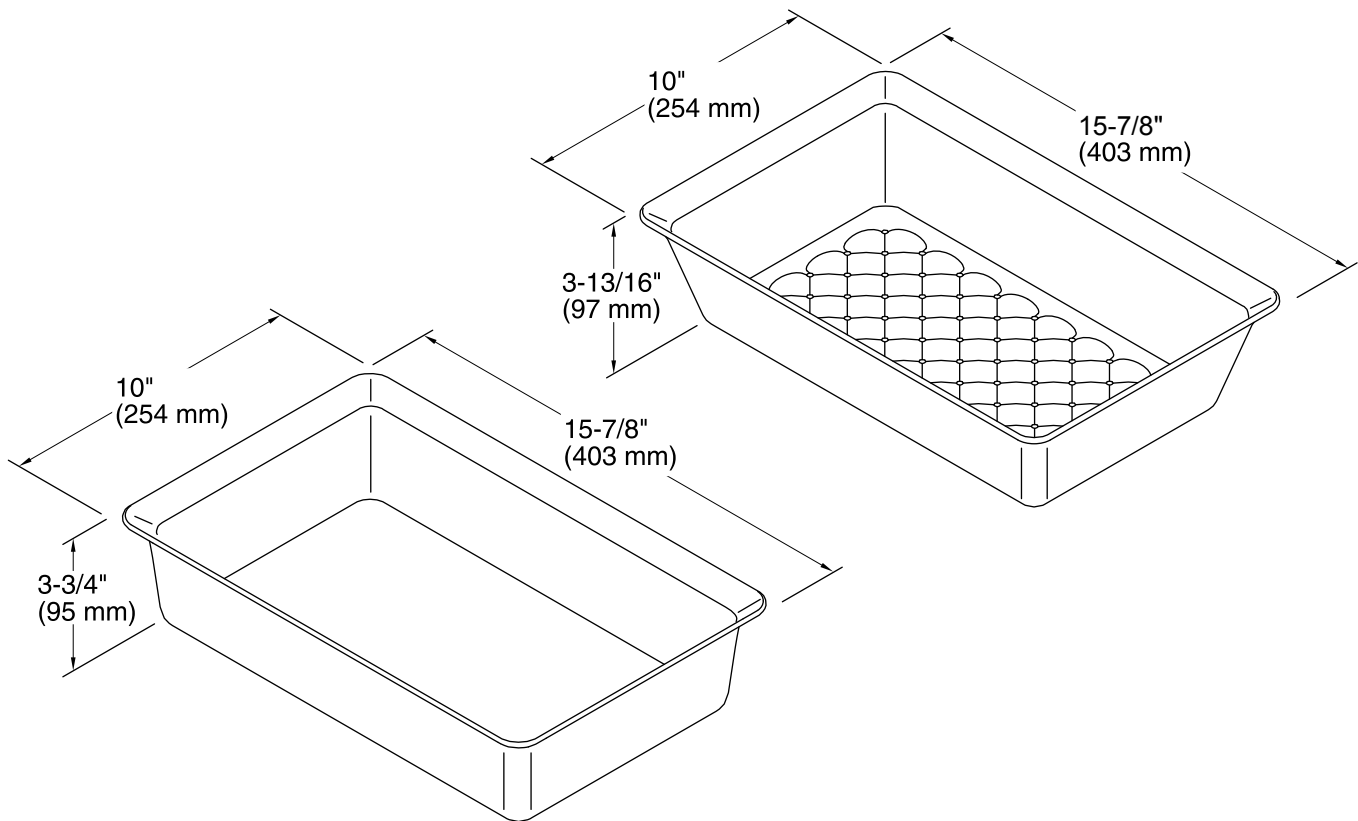

Color	Code	Description
-------	------	-------------

	0	White
--	---	-------

Technical Information

All product dimensions are nominal.

Material: Plastic