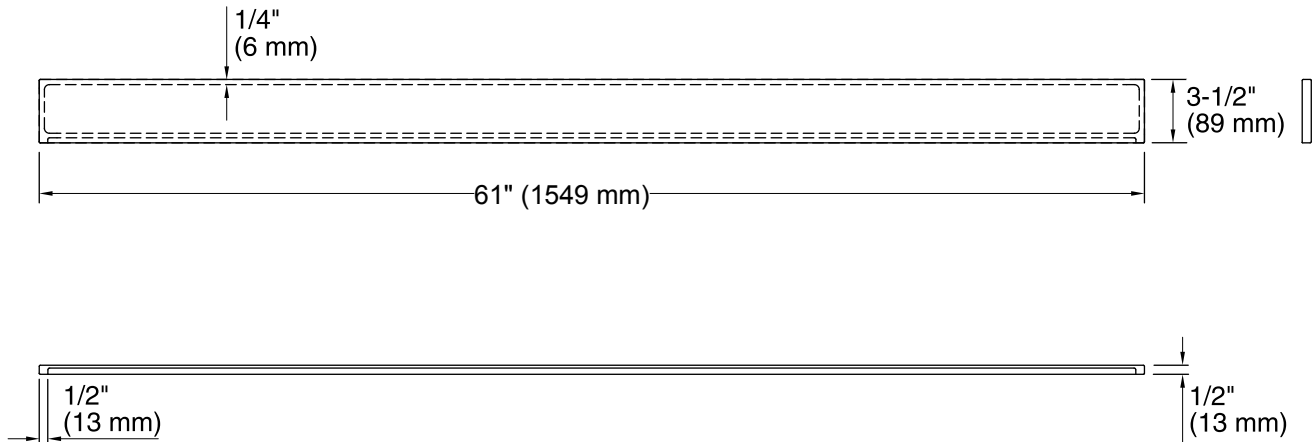

Solid/Expressions®
Bathroom Vanity Top - Back splash
K-5448

Features

- For use with KOHLER Solid/Expressions 60-inch solid-surface vanity tops.
- Includes one panel.
- Optional side splashes available (K-5451 sold separately).

Color	Code	Description
	S33	White Expressions
	S34	Almond Expressions
	S35	Biscuit Expressions
	S36	Ice Grey Expressions

Technical Information

All product dimensions are nominal.

Installation: Vanity top/ITB