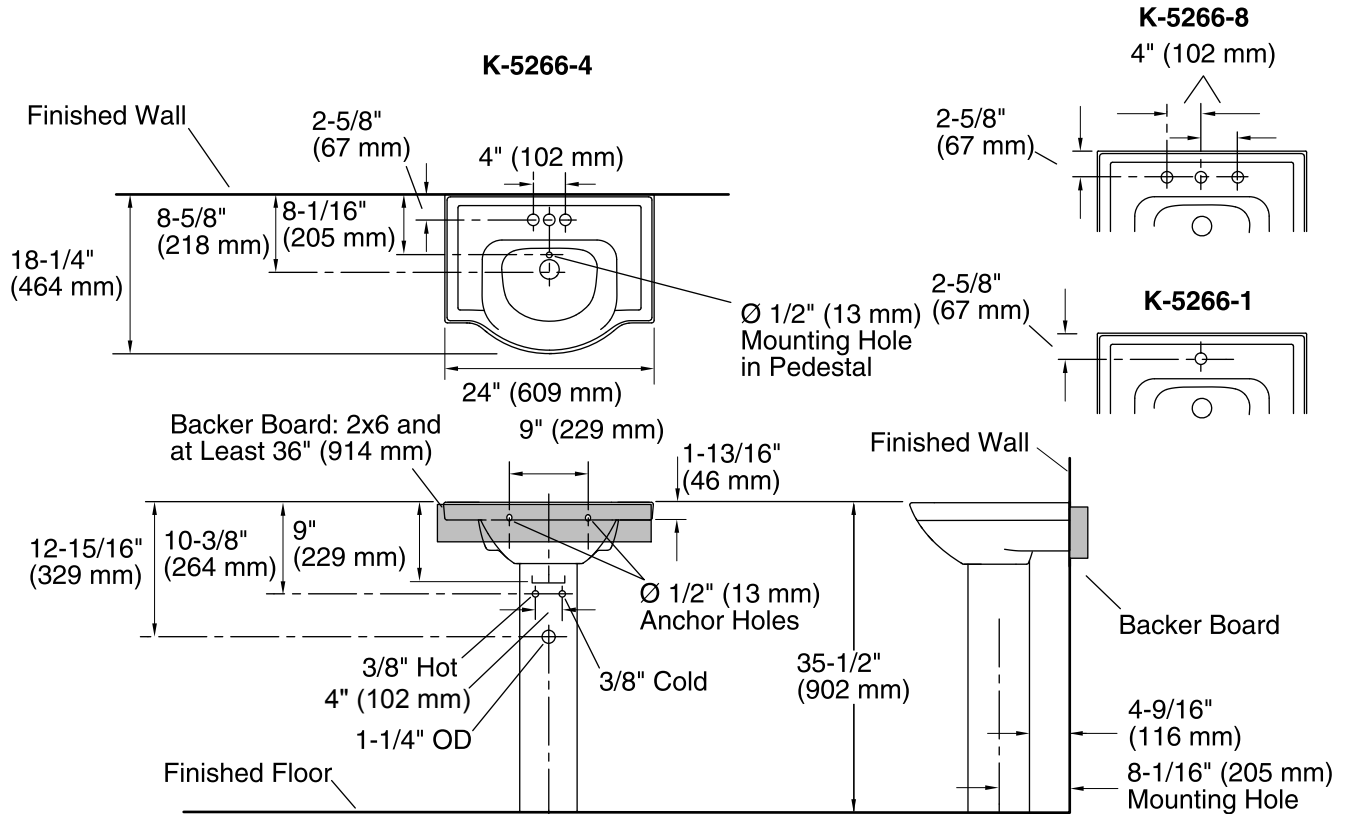

Features

- Ample side deck space for toiletries.
- 8-inch center faucet holes.
- Combination consists of the K-5248-8 basin and the K-5246 pedestal.

Material

- Vitreous china.

Installation

- Pedestal

Recommended Products/Accessories

K-7605-P Angle Supply with Stop (pair)
K-8998 P-Trap

Optional Products/Accessories

1041816 Hardware kit, Hollow Wall

Included Components

Product consists of:

K-5246 Bathroom Pedestal
K-5248-8 24" Widespread Sink Basin

Additional Components:

Accessory pack
Bathroom Sink, 8" (203 mm) Centers
Pedestal
Rubber Pads

Codes/Standards

ASME A112.19.2/CSA B45.1

KOHLER® One-Year Limited Warranty

See website for detailed warranty information.

Technical Information

All product dimensions are nominal.

Installation:	Pedestal
Bowl area:	Length: 14-7/8" (378 mm) Width: 12-5/8" (321 mm) Water depth: 4" (102 mm)
Number of deck holes:	3
Faucet hole spacing:	8" (203 mm)
Faucet hole(s):	1-3/8" (35 mm)
Drain hole:	1-3/4" (44 mm)