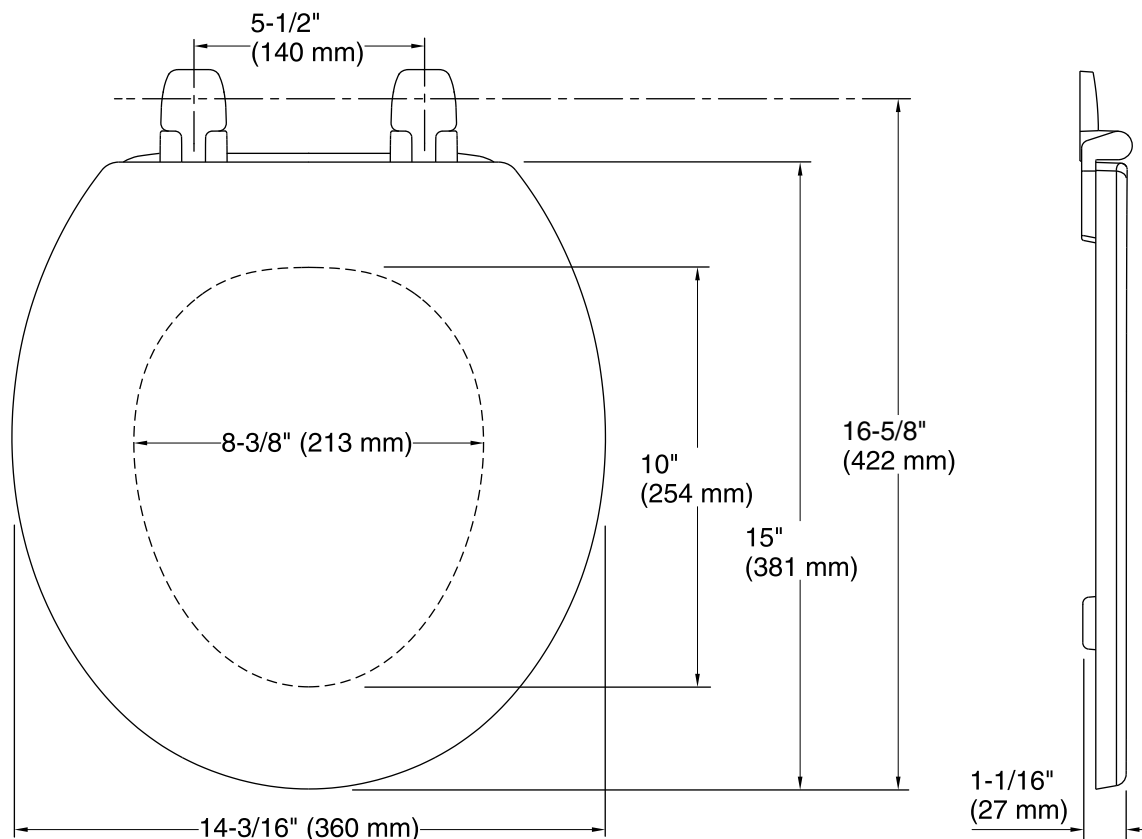

Technical Information

All product dimensions are nominal.

Seat shape type: Round-front

Seat front type: Closed-front

Seat-mounting holes: 5-1/2" (140 mm)

Notes

Install this product according to the installation guide.