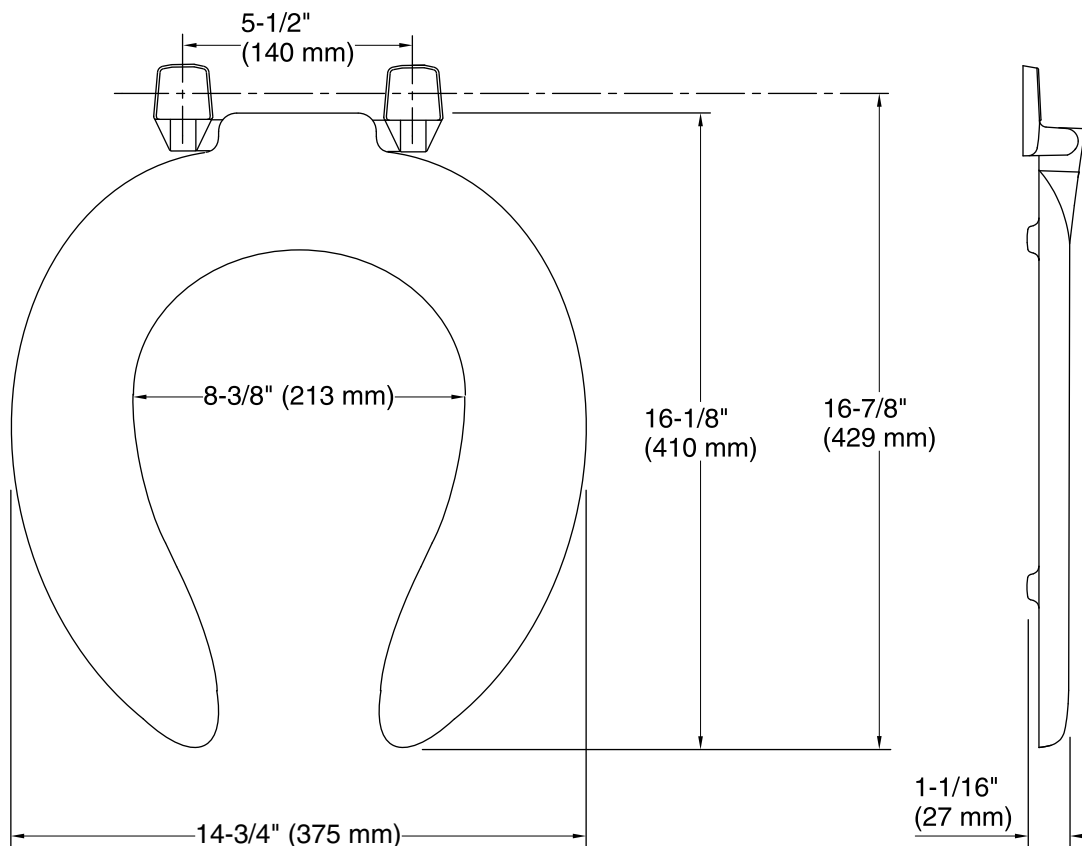

Technical Information

All product dimensions are nominal.

Seat shape type: Round-front

Seat front type: Open-front

Seat-mounting holes: 5-1/2" (140 mm)

Notes

Install this product according to the installation guide.