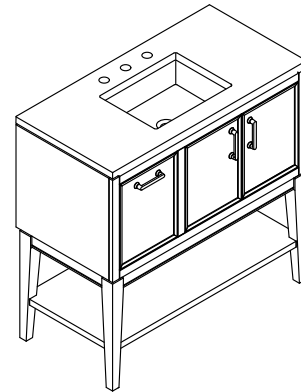

Features

- One full-extension 12¾" (325 mm) drawer with soft-close side-mount slides.
- Three-way adjustable soft-close door hinges with 100° opening capability for easy cabinet access.
- 18" (457 mm) cabinet interior provides ample storage space.
- Finish-matched cabinet interior offers generous clearance for plumbing.
- Quartz vanity top adds beauty and long-lasting durability.
- Customize your storage with optional accessories such as floor liners, drawer organizers, and perfectly sized containers (sold separately).
- Coordinates with K-33584 upgraded hardware finishes, K-25816 quartz backsplash, and K-25819 quartz side splash (sold separately).

Material

- Solid wood and moisture-resistant MDF.
- Painted exterior.

Installation

- Can be installed with legs or wall-hung.
- Easy installation – no special tools required.
- Separate vanity top makes for simplified installation.

Recommended Products/Accessories

K-25816 4" x 36" quartz backsplash
K-25819 4" x 18" quartz side splash
K-33582-ASB 70" x 24" linen tower
K-33583-ASB 28" x 24" wall cabinet
K-33584 5" cabinet pull
K-33585
K-33586
K-33587
K-33588
K-27933
K-27935