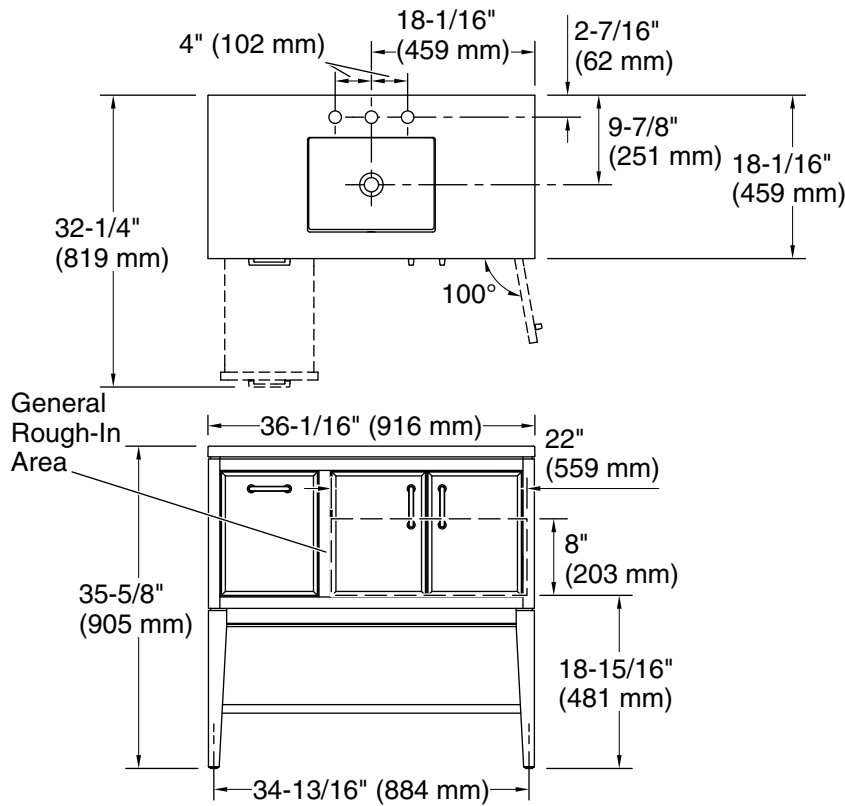

Waste Pipe Location Information