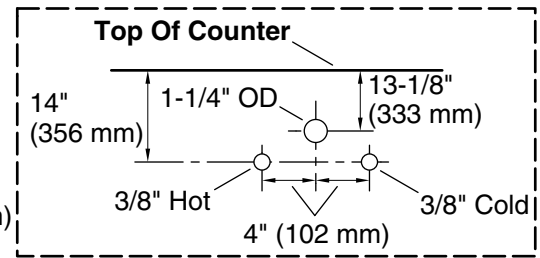

Waste Pipe Location Information