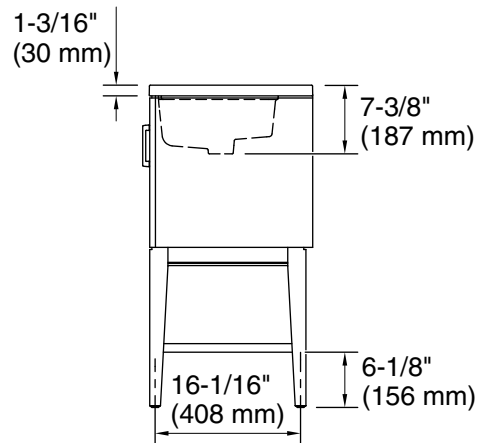

Technical Information

All product dimensions are nominal.

Notes

Install this product according to the installation instructions.