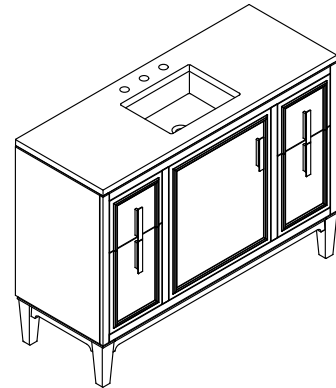

Features

- Four full-extension 12¾" (325 mm) drawers with soft-close side-mount slides.
- Three-way adjustable soft-close door hinges with 100° opening capability for easy cabinet access.
- 18" (457 mm) cabinet interior provides ample storage space.
- Finish-matched cabinet interior offers generous clearance for plumbing.
- Quartz vanity top adds beauty and long-lasting durability.
- Customize your storage with optional accessories such as floor liners, drawer organizers, and perfectly sized containers (sold separately).
- Coordinates with K-33550 upgraded hardware finishes, K-25817 quartz backsplash, and K-25819 quartz side splash (sold separately).

Material

- Solid wood and moisture-resistant MDF.
- Painted exterior.

Installation

- Easy installation – no special tools required.
- Separate vanity top makes for simplified installation.

Recommended Products/Accessories

K-33585
K-33586
K-33587
K-33588
K-27933
K-25817 4" x 48" quartz backsplash
K-27936
K-33548-ASB 70" x 24" linen tower
K-33549-ASB 28" x 24" wall cabinet
K-33550 5½" cabinet pull

Optional Products/Accessories

K-25819 4" x 18" quartz side splash

Codes/Standards

ASME A112.19.2/CSA B45.1
EPA TSCA Title VI
CARB P2

KOHLER® One-Year Limited Warranty

See website for detailed warranty information.