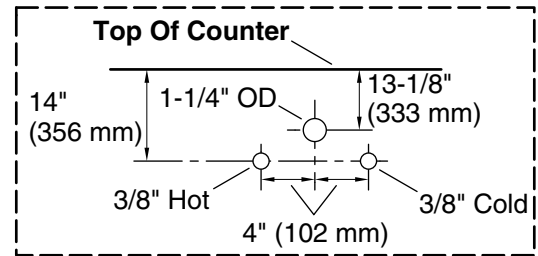

Features

- Four full-extension 12¾" (325 mm) drawers with soft-close side-mount slides.
- Three-way adjustable soft-close door hinges with 100° opening capability for easy cabinet access.
- 18" (457 mm) cabinet interior provides ample storage space.
- Finish-matched cabinet interior offers generous clearance for plumbing.
- Quartz vanity top adds beauty and long-lasting durability.
- Customize your storage with optional accessories such as floor liners, drawer organizers, and perfectly sized containers (sold separately).
- Coordinates with K-33550 upgraded hardware finishes, K-25817 quartz backsplash, and K-25819 quartz side splash (sold separately).

K-25819 4" x 18" quartz side splash

Codes/Standards

ASME A112.19.2/CSA B45.1
EPA TSCA Title VI
CARB P2

KOHLER® One-Year Limited Warranty

See website for detailed warranty information.

Waste Pipe Location Information

Technical Information

All product dimensions are nominal.

Notes

Install this product according to the installation instructions.