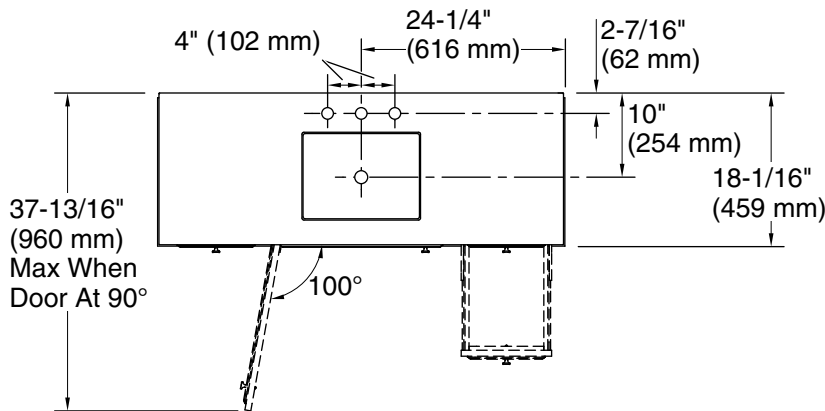

Features

- Four full-extension 12¾" (325 mm) drawers with soft-close side-mount slides.
- Three-way adjustable soft-close door hinges with 100° opening capability for easy cabinet access.
- 18" (457 mm) cabinet interior provides ample storage space.
- Finish-matched cabinet interior offers generous clearance for plumbing.
- Quartz vanity top adds beauty and long-lasting durability.
- Customize your storage with optional accessories such as floor liners, drawer organizers, and perfectly sized containers (sold separately).
- Coordinates with K-33550 upgraded hardware finishes, K-25817 quartz backsplash, and K-25819 quartz side splash (sold separately).

K-25819 4" x 18" quartz side splash

Codes/Standards

ASME A112.19.2/CSA B45.1
EPA TSCA Title VI
CARB P2

KOHLER® One-Year Limited Warranty

See website for detailed warranty information.

Waste Pipe Location Information

Technical Information

All product dimensions are nominal.

Notes

Install this product according to the installation instructions.