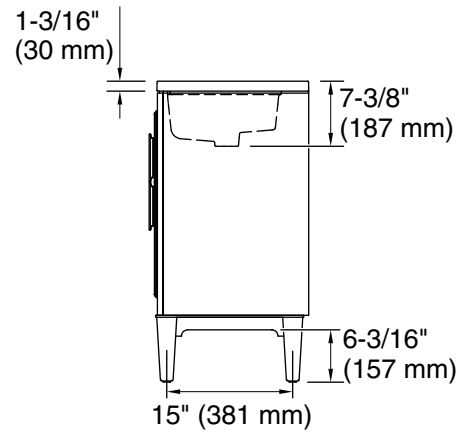

Features

- Four full-extension 12¾" (325 mm) drawers with soft-close side-mount slides.
- Three-way adjustable soft-close door hinges with 100° opening capability for easy cabinet access.
- 18" (457 mm) cabinet interior provides ample storage space.
- Finish-matched cabinet interior offers generous clearance for plumbing.
- Quartz vanity top adds beauty and long-lasting durability.
- Customize your storage with optional accessories such as floor liners, drawer organizers, and perfectly sized containers (sold separately).
- Coordinates with K-33550 upgraded hardware finishes, K-25817 quartz backsplash, and K-25819 quartz side splash (sold separately).

K-33585
K-33586
K-33587
K-33588
K-27933
K-25817 4" x 48" quartz backsplash
K-27936
K-33548-ASB 70" x 24" linen tower
K-33549-ASB 28" x 24" wall cabinet
K-33550 5½" cabinet pull

Optional Products/Accessories

K-25819 4" x 18" quartz side splash

Codes/Standards

ASME A112.19.2/CSA B45.1
EPA TSCA Title VI
CARB P2

KOHLER® One-Year Limited Warranty

See website for detailed warranty information.

Waste Pipe Location Information

Technical Information

All product dimensions are nominal.

Notes

Install this product according to the installation instructions.