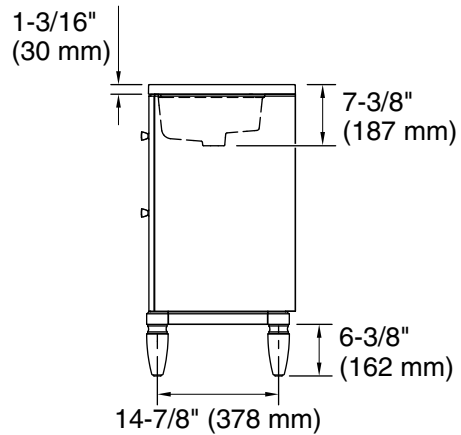

Technical Information

All product dimensions are nominal.

Notes

Install this product according to the installation instructions.