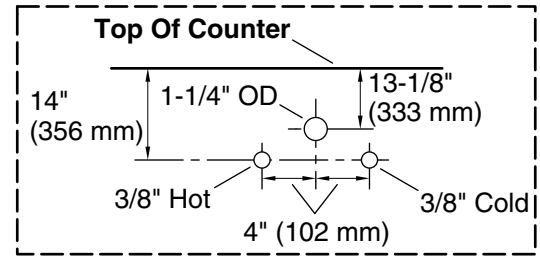

Hearthaven™
30" bathroom vanity set
K-33536-ASB

Waste Pipe Location Information