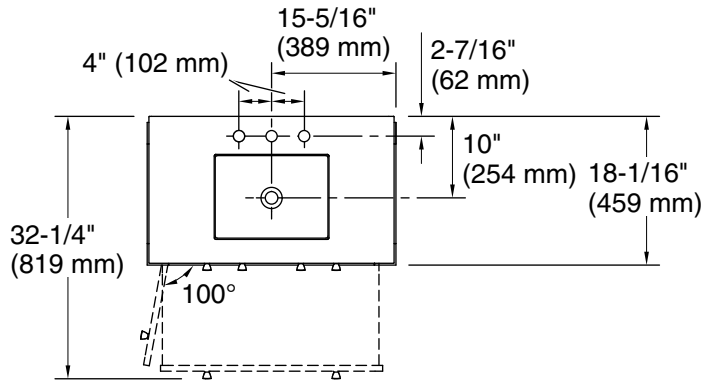

Hearthaven™
30" bathroom vanity set
K-33536-ASB

Waste Pipe Location Information