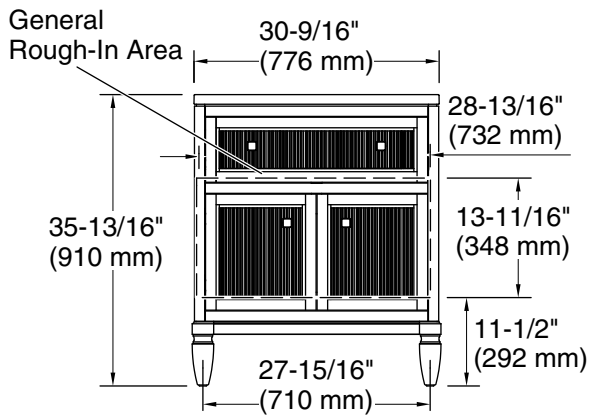

Technical Information

All product dimensions are nominal.

Notes

Install this product according to the installation instructions.