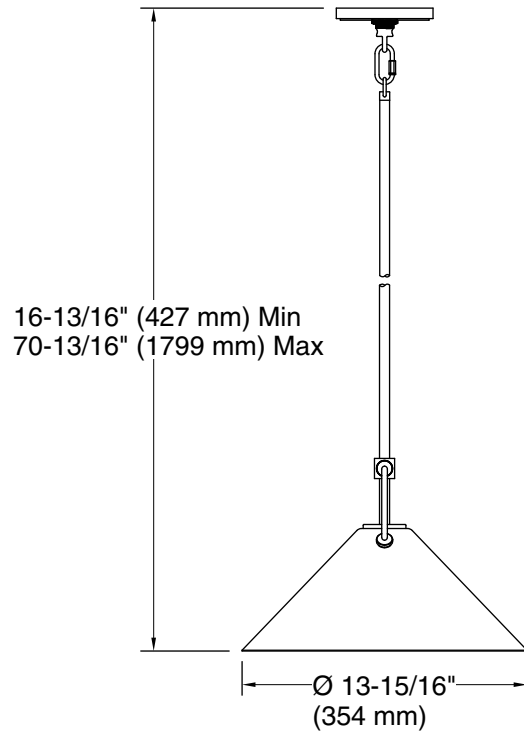

THE BOLD LOOK
OF **KOHLER**®

Required Electrical Service

One circuit required.

120 V, 60 Hz

Technical Information

All product dimensions are nominal.

Material: Steel, Glass, Brass, Aluminum

Number of Lights: 1

Lighting Type: Socket-based

Socket Type: E-26 Medium

Number of Shades: 1

Shade Type: Frosted Glass

Hanging Type: Downrod

Downrod Detail: 2 x 18" (457 mm), 1 x 12" (305 mm), 1 x 6" (152 mm), 1 x 3" (76 mm)

Height: 16-13/16" (427 mm) -
70-13/16" (1798 mm)