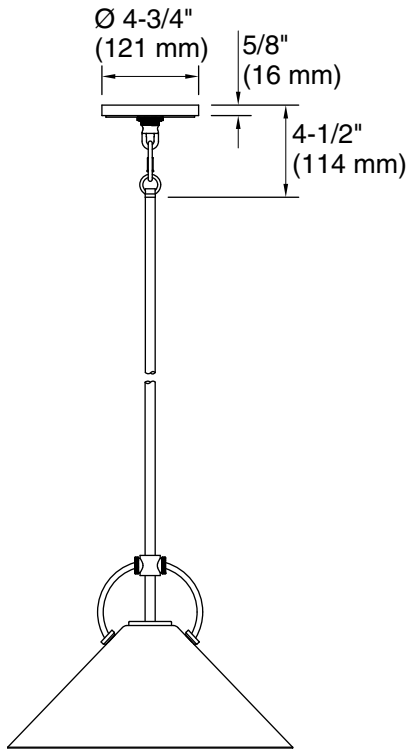

Kernen™ by Studio McGee

14" pendant
K-32260-PE01

Features

- Designed in collaboration with Studio McGee
- Flared milk glass shade perfectly diffuses the light to add an elegant warmth to your room
- Requires bulb with medium (E26) base; type A19 or G25 bulb recommended (sold separately)
- Suitable for damp locations, per UL 1598
- Includes installation hardware
- Coordinates with other products in the Kernen collection

THE BOLD LOOK
OF **KOHLER**®

Required Electrical Service

One circuit required.

120 V, 60 Hz

Technical Information

All product dimensions are nominal.

Material: Steel, Glass, Brass, Aluminum

Number of Lights: 1

Lighting Type: Socket-based

Socket Type: E-26 Medium

Number of Shades: 1

Shade Type: Frosted Glass

Hanging Type: Downrod

Downrod Detail: 2 x 18" (457 mm), 1 x 12" (305 mm), 1 x 6" (152 mm), 1 x 3" (76 mm)

Height: 16-13/16" (427 mm) -
70-13/16" (1798 mm)