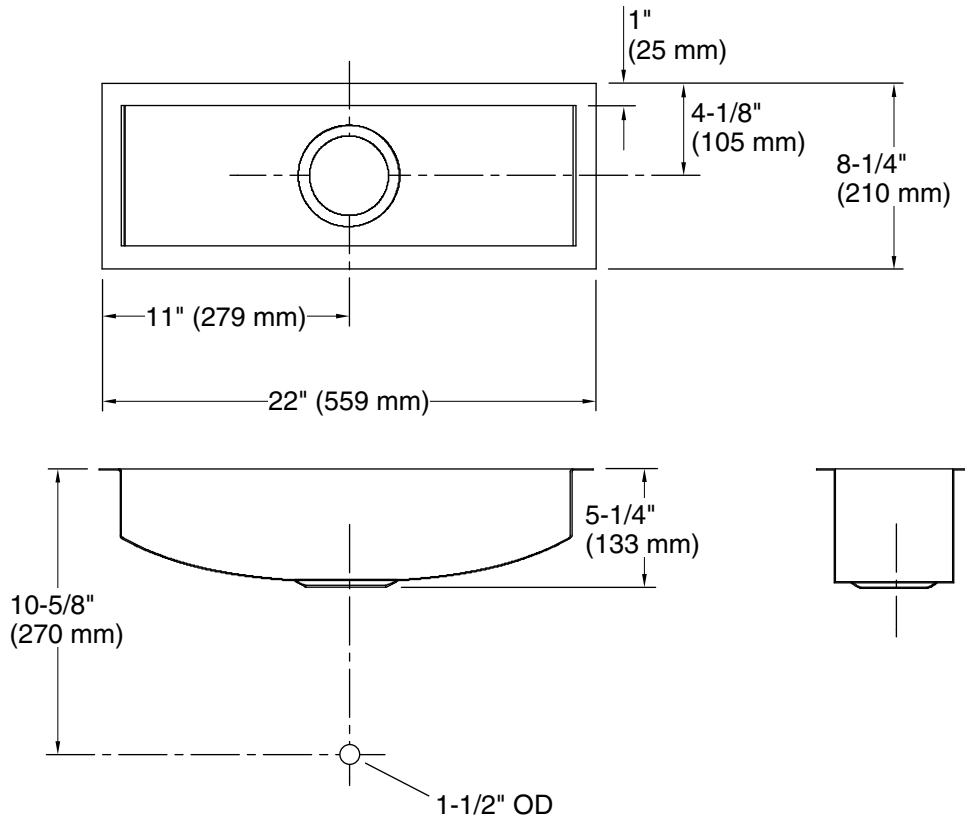

### Technical Information

All product dimensions are nominal.

- Bowl configuration: Single
- Installation: Under-mount
- Min. base cabinet width: 24" (610 mm)
- Bowl area (Only): Length: 20" (508 mm)  
 Width: 6-1/4" (159 mm)  
 Water depth: 4-7/8" (124 mm)
- Drain hole: 3-5/8" (92 mm)
- Template: 1022026-7, required, included