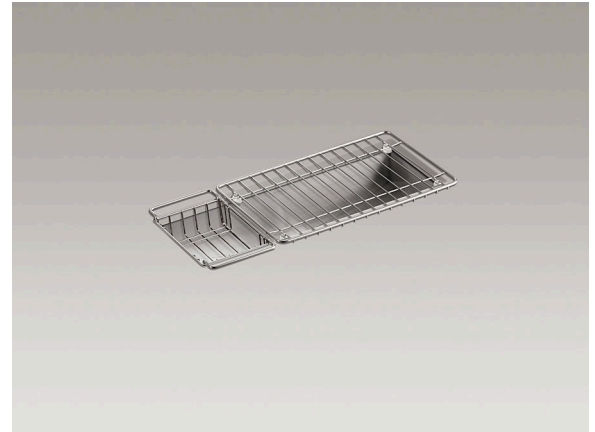

Undertone® Undermount single-bowl kitchen sink K-3179

Features

- Single basin.
- Sink can operate as a secondary or prep sink for ultimate flexibility when designing a custom workspace.
- If you would like sink K-3179-NA with wire rack and storage basket, please order K-3154-NA.

Recommended Products/Accessories

- K-8801 Sink drain and strainer with tailpiece
- K-8799 Sink drain and strainer basket
- K-23726 Drain treatment
- K-23729 Stainless steel cleaner

Optional Products/Accessories

- K-11352 Disposal Flange with Stopper

Included Components

1. Product consists of:
2. 91915 Hardware Kit

Codes/Standards

ASME A112.19.3/CSA B45.4

Lifetime Limited Warranty for KOHLER® Stainless Steel Sinks

See website for detailed warranty information.