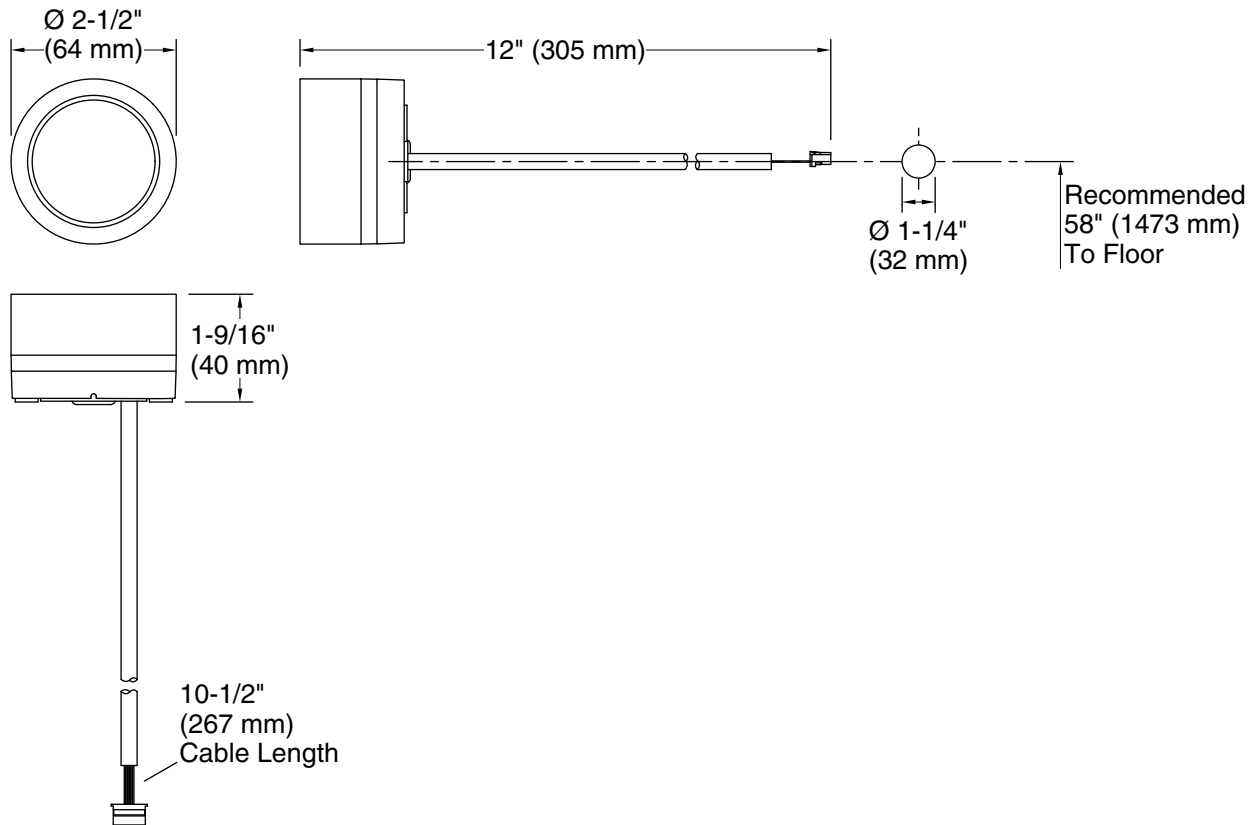

Technical Information

All product dimensions are nominal.

Drain included:	No
Bluetooth® range:	32 ft (0.8 m)
Bluetooth® version:	4.1
Max. Ambient temp:	125°F (51.7°C)
Min. Operating temp:	86°F (30°C)
Max. Operating temp:	120°F (48.9°C)
Max. Relative humidity condensing:	100%

Notes

Install this product according to the installation instructions.