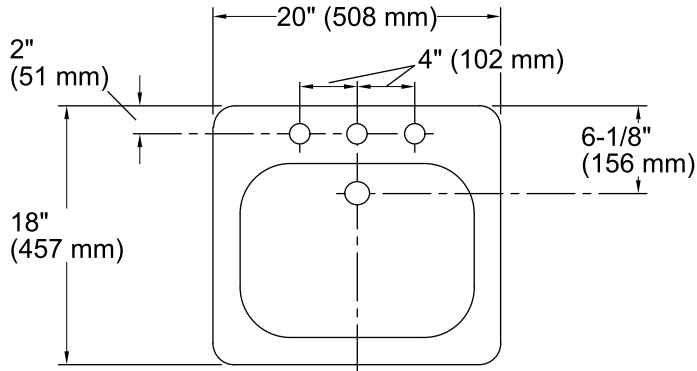

### Technical Information

All product dimensions are nominal.

- Bowl configuration: Single  
 Installation: Under-mount  
 Bowl area (Only): Length: 16" (406 mm)  
 Width: 12" (305 mm)  
 Water depth: 5" (127 mm)  
 Number of deck holes: 3  
 Faucet hole spacing: 8" (203 mm)  
 Drain hole: 1-11/16" (43 mm)  
 Template: 114409-7, required, included