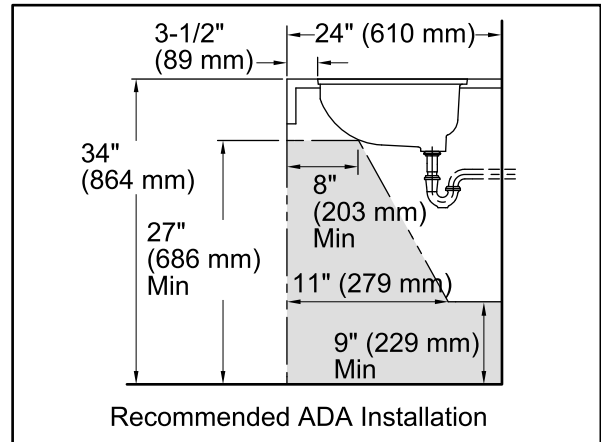

### Technical Information

All product dimensions are nominal.

- Bowl configuration: Single  
 Installation: Under-mount  
 Bowl area (Only): Length: 16" (406 mm)  
 Width: 12" (305 mm)  
 Water depth: 5" (127 mm)  
 Number of deck holes: 3  
 Faucet hole spacing: 8" (203 mm)  
 Drain hole: 1-11/16" (43 mm)  
 Template: 114409-7, required, included