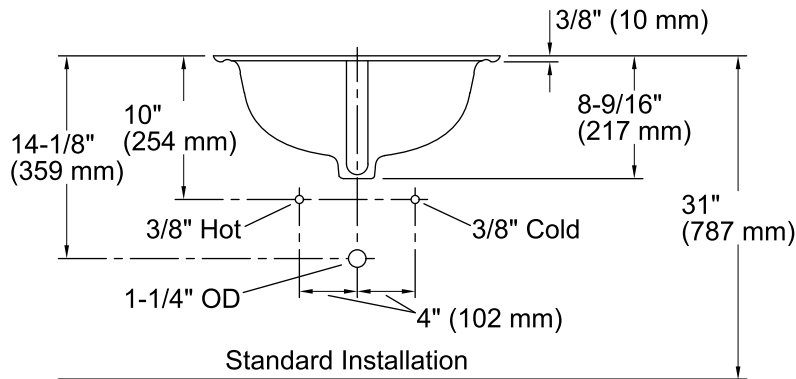

### Technical Information

All product dimensions are nominal.

- Bowl configuration: Single  
 Installation: Under-mount  
 Bowl area (Only): Length: 16" (406 mm)  
 Width: 12" (305 mm)  
 Water depth: 5" (127 mm)  
 Number of deck holes: 3  
 Faucet hole spacing: 8" (203 mm)  
 Drain hole: 1-11/16" (43 mm)  
 Template: 114409-7, required, included