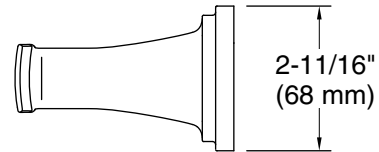

Technical Information

All product dimensions are nominal.

Material: Zinc