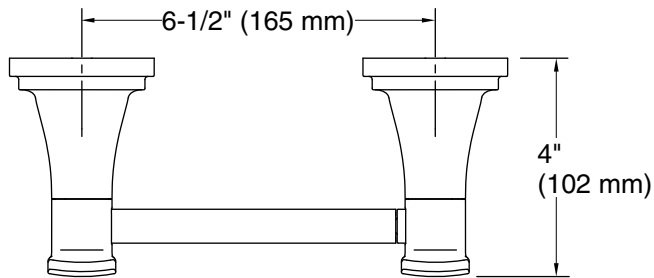

**Riff®**  
Pivoting toilet paper holder  
**K-27413**

**Features**

- Pivoting holder makes changing toilet paper quick and simple.
- Coordinates with other products in the Riff collection.

**Material**

- Premium metal construction for durability and reliability.
- KOHLER finishes resist corrosion and tarnishing.

## Technical Information

All product dimensions are nominal.

Material: Zinc