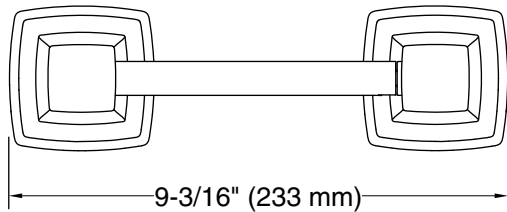

**Riff®**  
Pivoting toilet paper holder  
**K-27413**

**Features**

- Pivoting holder makes changing toilet paper quick and simple.
- Coordinates with other products in the Riff collection.

**Material**

- Premium metal construction for durability and reliability.
- KOHLER finishes resist corrosion and tarnishing.

## Technical Information

All product dimensions are nominal.

Material: Zinc