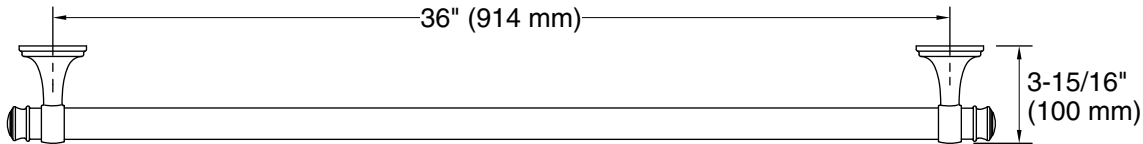

Technical Information

All product dimensions are nominal.

Installation Type: Wall-mount

Material: Zinc

Notes

Measure your actual product for roughing-in details.

WARNING: Risk of personal injury. The wall plates on the grab bar must be mounted to a brace between the wall studs. This will ensure that the weight of the user is adequately supported.