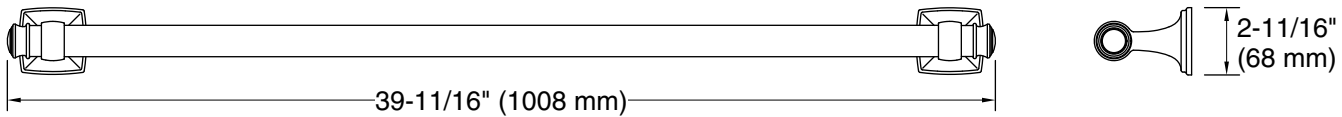

Technical Information

All product dimensions are nominal.

Installation Type: Wall-mount

Material: Zinc

Notes

Measure your actual product for roughing-in details.

WARNING: Risk of personal injury. The wall plates on the grab bar must be mounted to a brace between the wall studs. This will ensure that the weight of the user is adequately supported.