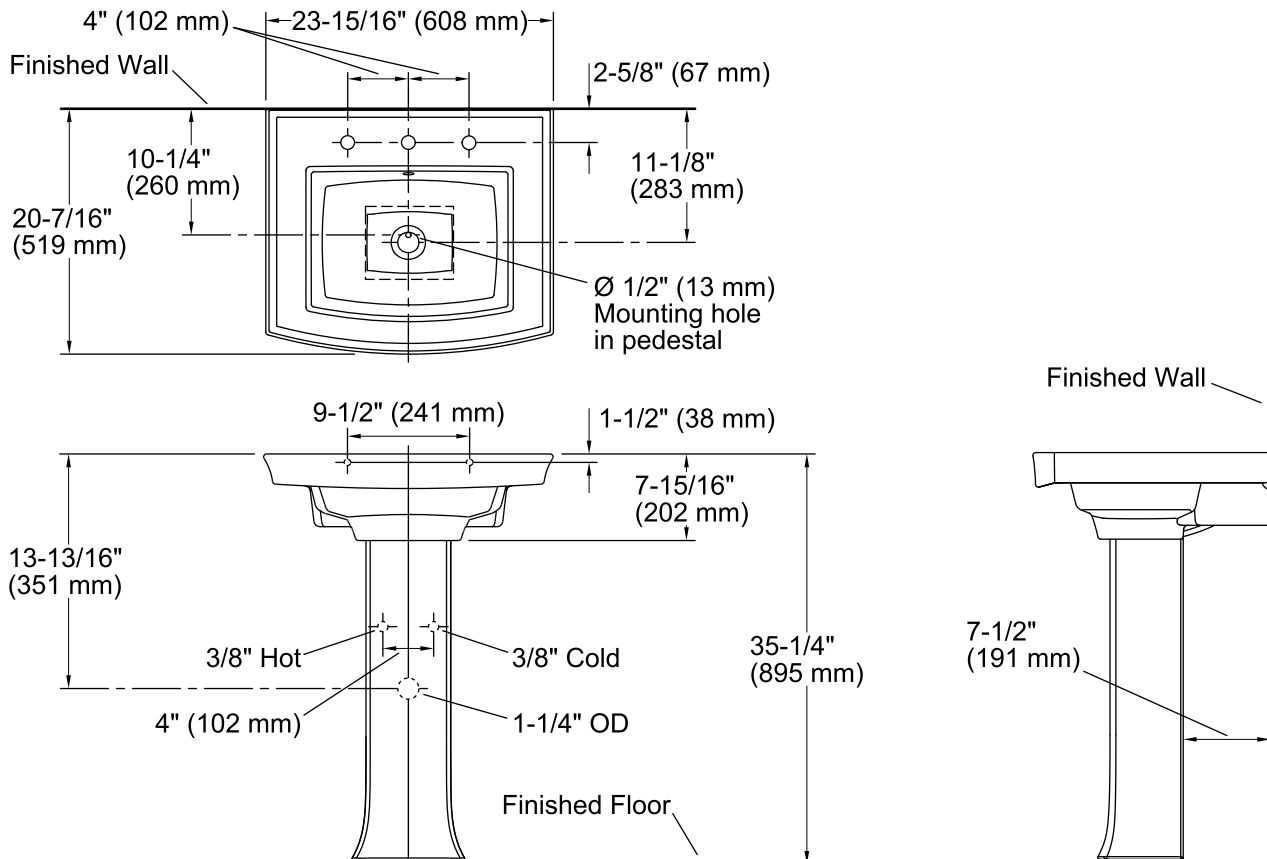

### Features

- 8-inch center faucet holes.
- Classic rectangular basin.
- Overflow drain.
- Combination consists of the K-2358-8 basin and the K-2357 pedestal.
- Coordinates with other products in the Archer collection.

## Technical Information

All product dimensions are nominal.

- Bowl configuration: Single
- Installation: Pedestal
- Bowl area (Only): Length: 16-1/4" (413 mm)  
Width: 11-15/16" (303 mm)  
Water depth: 4" (102 mm)
- Number of deck holes: 3
- Faucet hole spacing: 8" (203 mm)
- Faucet hole(s): 1-3/8" (35 mm)
- Drain hole: 1-3/4" (44 mm)