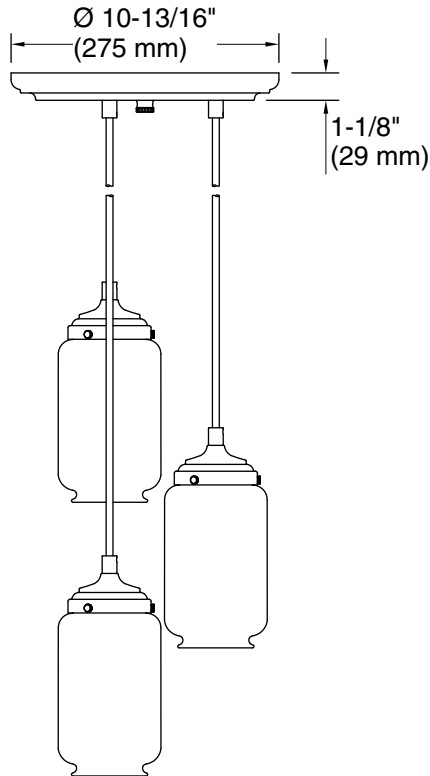

Required Electrical Service

One circuit required.

Lights: 120 V, 60 Hz

Technical Information

All product dimensions are nominal.

Installation Type: Ceiling-mount

Material: Brass

Number of Lights: 3

Lighting Type: Socket-based

Socket Type: E-26 Medium

Number of Shades: 3

Shade Type: Glass - frosted, Glass - clear

Hanging Type: Cord

Height: $26\text{-}3/8''$ (671 mm) - $146\text{-}3/8''$ (3719 mm)

Electrical component rating: Socket Rating: 60 Hz, 40 W, 800 Lumens, 3000K