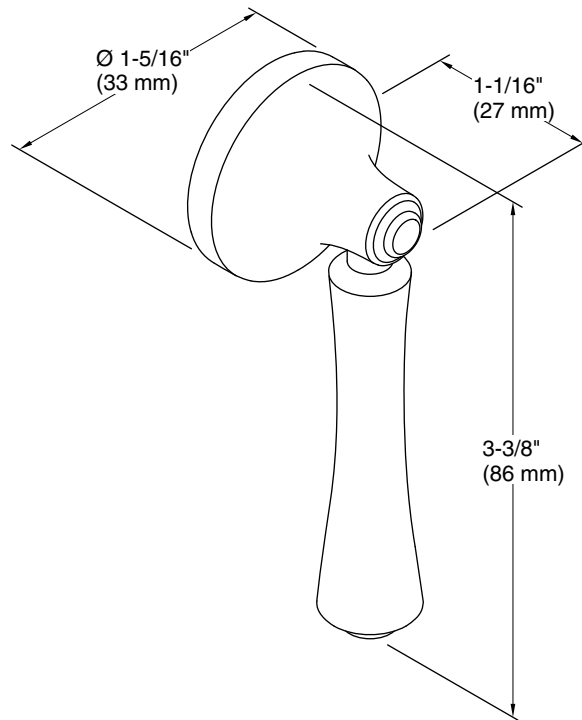

### Features

- Right-hand Polished Chrome trip lever.
- For use with the K-3814-RA Corbelle toilet.

#### Technical Information

All product dimensions are nominal.

Material: Zinc