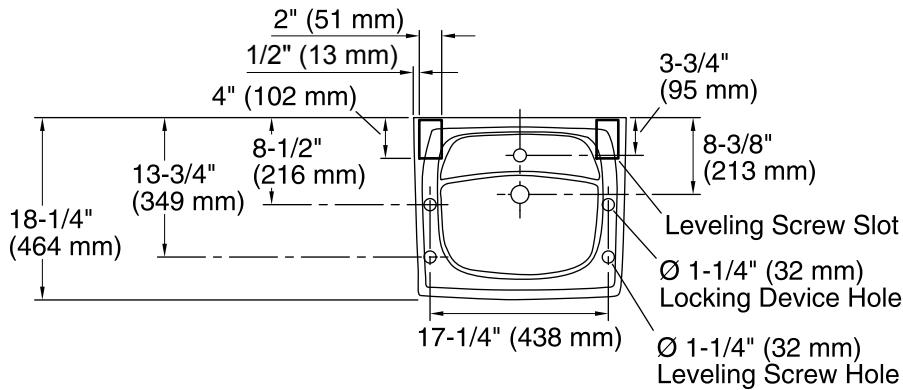

Technical Information

All product dimensions are nominal.

Bowl configuration: Single
Installation: Wall-mount
Bowl area (Center): Length: 10" (254 mm)
Width: 15" (381 mm)
With overflow: Yes
Water depth: 3-1/4" (83 mm)

Number of deck holes: 1
Faucet hole spacing: 8" (203 mm)
Faucet hole(s): 1-3/8" (35 mm)
Soap/Lotion hole: 1-1/4" (32 mm)
Drain hole: 1-3/4" (44 mm)

Notes

Install this product according to the installation instructions.

ADA, OBC, CSA B651 compliant when installed to the specific requirements of these regulations.