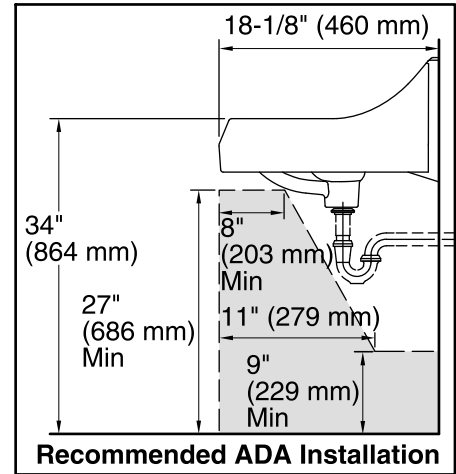

Technical Information

All product dimensions are nominal.

Bowl configuration: Single
Installation: Wall-mount
Bowl area (Center): Length: 10" (254 mm)
Width: 15" (381 mm)
With overflow: Yes
Water depth: 3-1/4" (83 mm)

Number of deck holes: 1
Faucet hole spacing: 8" (203 mm)
Faucet hole(s): 1-3/8" (35 mm)
Soap/Lotion hole: 1-1/4" (32 mm)
Drain hole: 1-3/4" (44 mm)

Notes

Install this product according to the installation instructions.

ADA, OBC, CSA B651 compliant when installed to the specific requirements of these regulations.