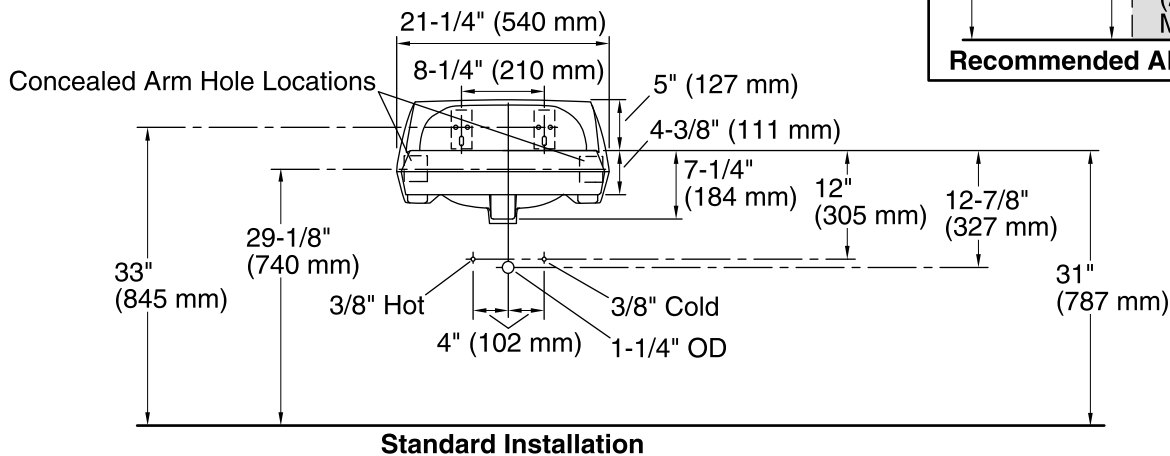

Technical Information

All product dimensions are nominal.

Bowl configuration: Single
Installation: Wall-mount
Bowl area (Center): Length: 10" (254 mm)
Width: 15" (381 mm)
With overflow: Yes
Water depth: 3-1/4" (83 mm)

Number of deck holes: 1
Faucet hole spacing: 8" (203 mm)
Faucet hole(s): 1-3/8" (35 mm)
Soap/Lotion hole: 1-1/4" (32 mm)
Drain hole: 1-3/4" (44 mm)

Notes

Install this product according to the installation instructions.

ADA, OBC, CSA B651 compliant when installed to the specific requirements of these regulations.