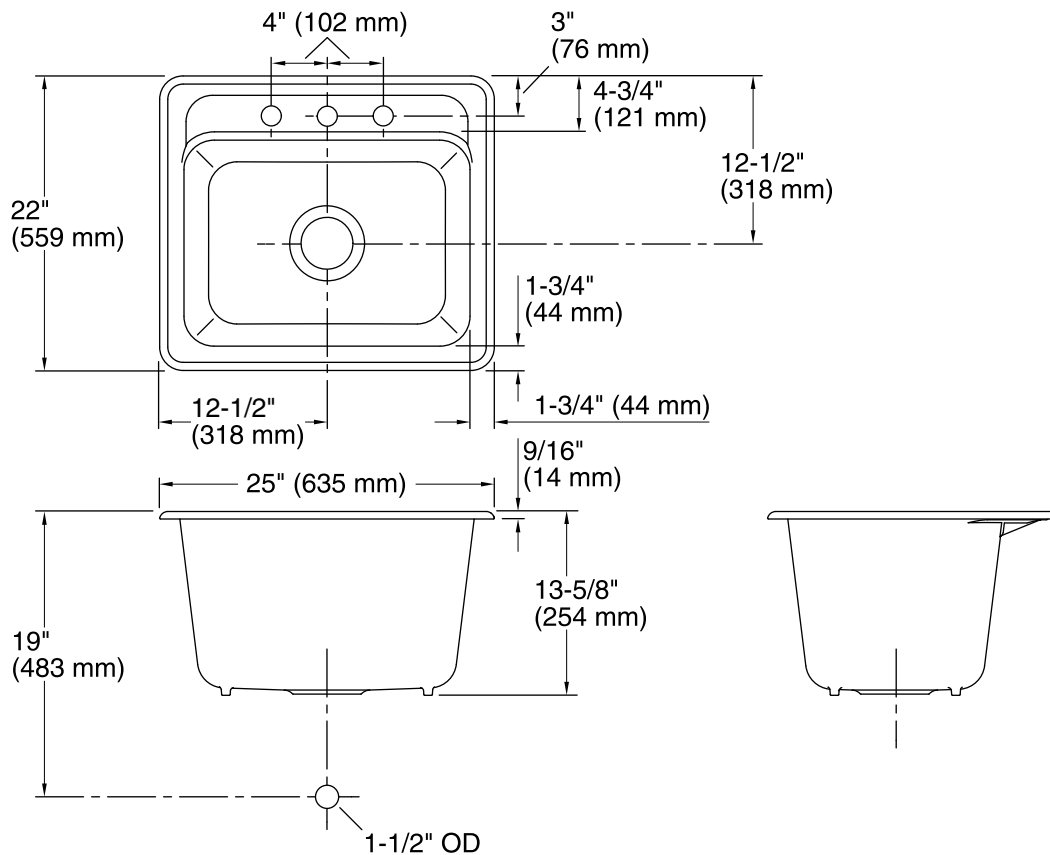

### Features

- Fits minimum 27-inch base cabinet if installed as top-mount or under-mount.
- Single bowl.
- 13-inch depth provides generous workspace.
- Three faucet holes.

### Technical Information

All product dimensions are nominal.

Bowl configuration:	Single
Installation:	Top-mount, Under-mount
Min. base cabinet width:	27" (686 mm)
Bowl area (Only):	Length: 21-1/2" (546 mm) Width: 15-1/2" (394 mm) Bowl depth: 13" (330 mm) Water depth: 13" (330 mm)
Number of deck holes:	3
Faucet hole(s):	1-3/8" (35 mm)
Drain hole:	3-7/8" (98 mm)
Template:	1079983-7, required, included