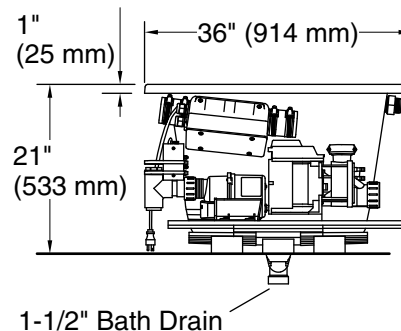

## Underscore® Rectangle 60" x 36" Heated BubbleMassage™ air bath with whirlpool K-1849-XHGH

No change in measurements if connected with drain illustrated. (K-7272)

Drop-in Rim Detail

Blower Motor Access  
30" (762 mm) W x 15" (381 mm) H Min

### Technical Information

All product dimensions are nominal.

Installation:	Drop-in, Undermount
Drain location:	End
Basin area, bottom:	39-9/16" x 24-11/16" (1005 mm x 627 mm)
Basin area, top:	53-5/8" x 29-1/2" (1362 mm x 749 mm)
Weight:	170 lbs (77.1 kg)
Minimum floor load:	56.8 lbs/ft <sup>2</sup> (277.3 kg/m <sup>2</sup> )
Water depth:	17-1/8" (435 mm)
Water capacity:	81.1 gal (307 L)
Template:	K-534, not required, not included
Electrical component rating:	Blower: 120 V, 10 A, 60 Hz Air bath: 120 V, 5 A, 60 Hz