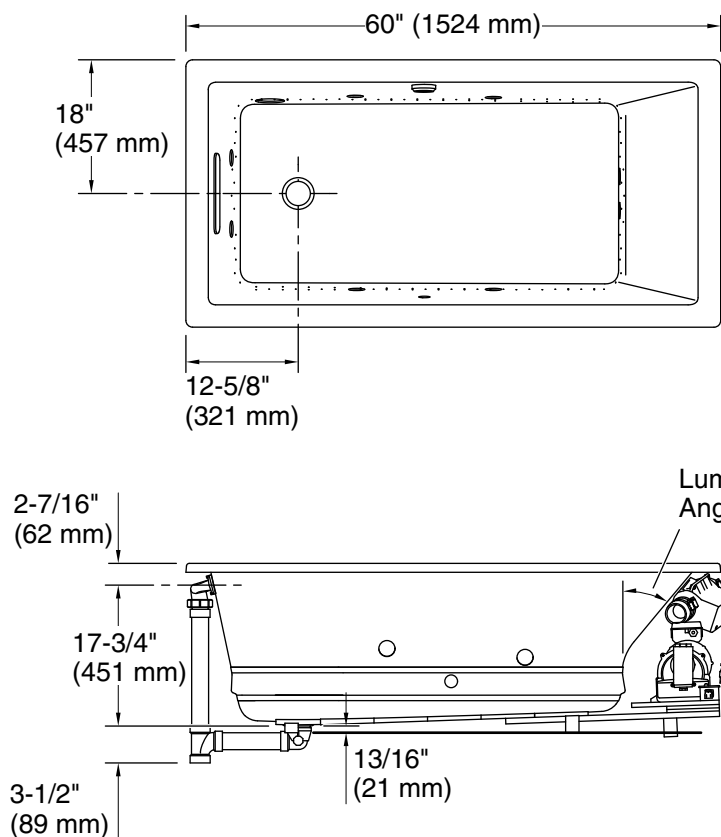

KOHLER®

Underscore® Rectangle 60" x 36" Heated BubbleMassage™ air bath with whirlpool K-1849-XHGH