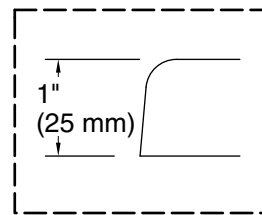

## Underscore® Rectangle 60" x 36" Heated BubbleMassage™ air bath with whirlpool K-1849-XHGH

No change in measurements if connected with drain illustrated. (K-7272)

Drop-in Rim Detail

Blower Motor Access  
30" (762 mm) W x 15" (381 mm) H Min