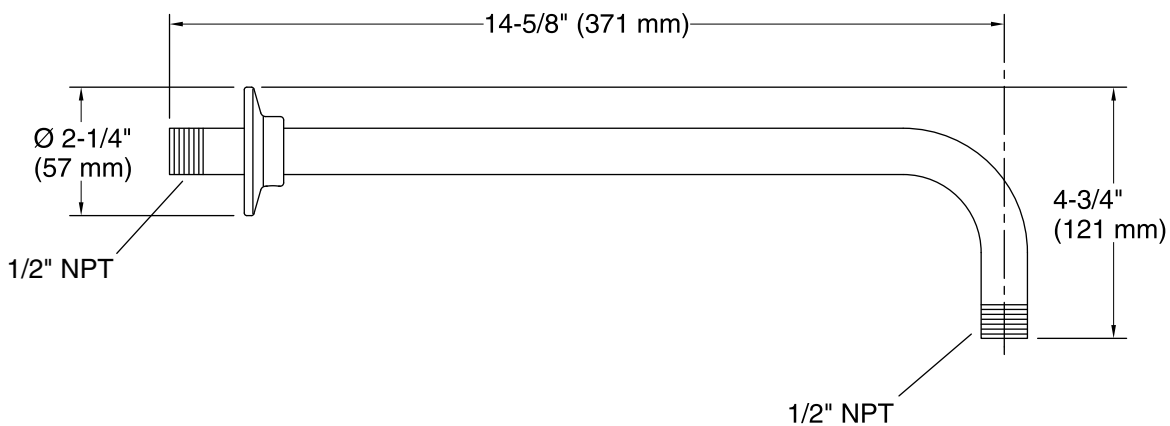

Features

- 1/2" - 14 NPT connection.

Material

- Brass construction
- KOHLER finishes resist corrosion and tarnishing.

Installation

- Wall-mount

Codes/Standards

None Applicable

Technical Information

All product dimensions are nominal.

Notes

Install this product according to the installation instructions.