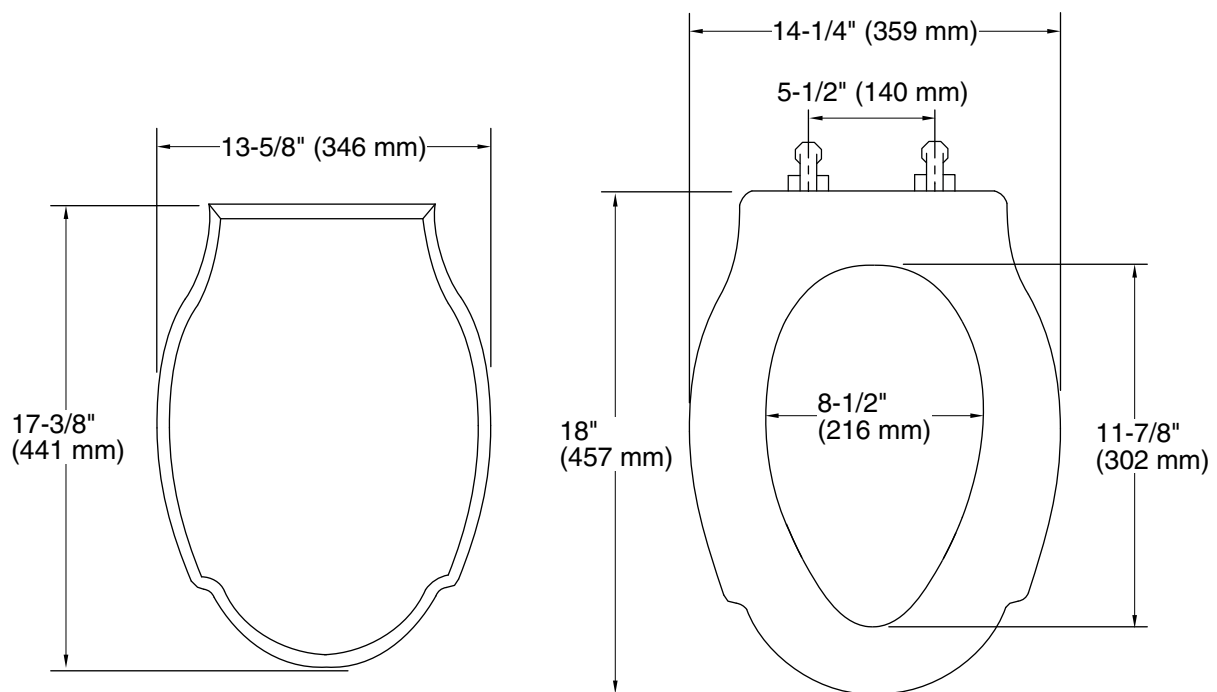

### FEATURES

- Brass hinge construction provides durability and reliability
- High density molded wood construction
- Standard elongated form
- Complements the Hampstead collection

P70053

P70054

SPECIFIED MODEL		
Model	Description	Finishes
P70053-AD	Hampstead Toilet Seat with Finished Brass Hinges, Nickel Silver	<input type="checkbox"/> 0 Stucco White
P70053-AG	Hampstead Toilet Seat with Finished Brass Hinges, Brushed Nickel	<input type="checkbox"/> 0 Stucco White
P70054-CP	Hampstead Toilet Seat with Finished Brass Hinges, Polished Chrome	<input type="checkbox"/> KM Mahogany
P70054-AG	Hampstead Toilet Seat with Finished Brass Hinges, Brushed Nickel	<input type="checkbox"/> KM Mahogany