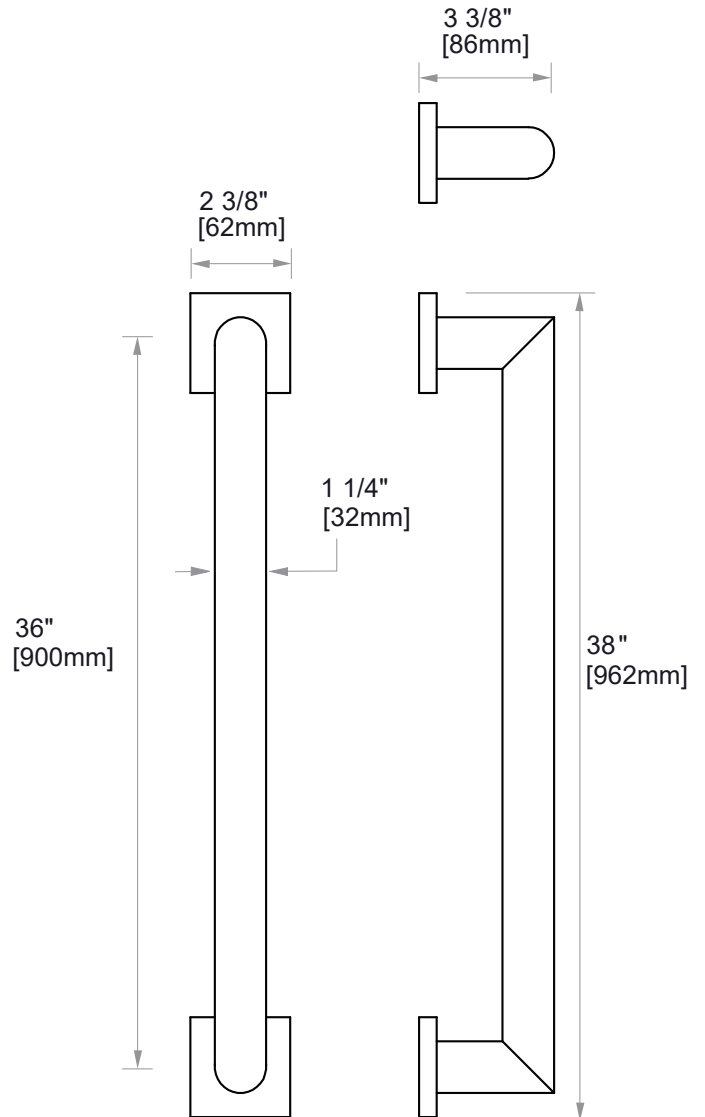

WARRANTY:

Lifetime Limited (Residential Use)
One Year (Commercial Use)

NOTE: Dimensions and specifications are subject to change without notice.