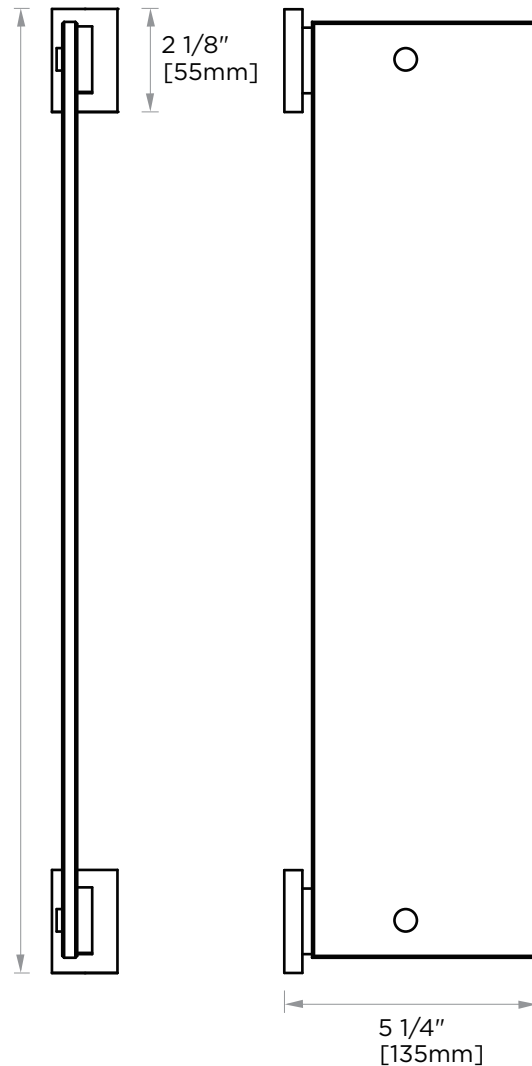

VIENNA COLLECTION
GLASS SHELF
480671

PRODUCT NAME: GLASS SHELF

PRODUCT CODE: 480671

MATERIAL: All-brass construction

KEY FEATURES: Contemporary design.
Straight lines with a sleek silhouette.

STOCKED FINISHES: ● Polished Chrome (99)
● Polished Nickel (68)

20 1/4"
[515mm]

SPECIAL FINISHES AVAILABLE: 26 options available.
Please see our website for full list samples

WARRANTY:

Lifetime Limited (Residential Use)
One Year (Commercial Use)

NOTE: Dimensions and specifications are subject to change without notice.