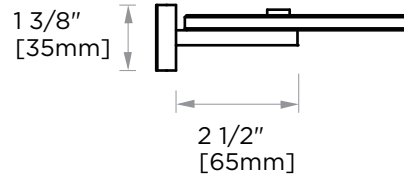

VIENNA COLLECTION
GLASS SHELF
480671

PRODUCT NAME: GLASS SHELF

PRODUCT CODE: 480671

MATERIAL: All-brass construction

KEY FEATURES: Contemporary design.
Straight lines with a sleek silhouette.

STOCKED FINISHES: ● Polished Chrome (99)
● Polished Nickel (68)

20 1/4"
[515mm]

SPECIAL FINISHES AVAILABLE: 26 options available.
Please see our website for full list samples

WARRANTY:

Lifetime Limited (Residential Use)
One Year (Commercial Use)

NOTE: Dimensions and specifications are subject to change without notice.