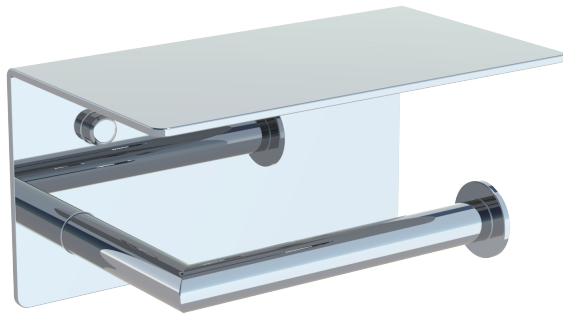

**BUILDERS SERIES**

**373**

**SHELF W/TISSUE HOLDER**

373159

**PRODUCT NAME:** SHELF WITH TISSUE HOLDER

**PRODUCT CODE:** 373159

**MATERIAL:** All-brass construction

**KEY FEATURES:** Classic, contemporary design.  
Concealed mounting.  
Brass product at a builders budget.