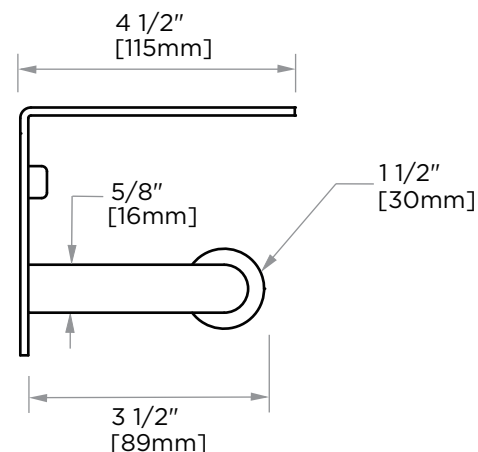

**BUILDERS SERIES**

**373**

**SHELF W/TISSUE HOLDER**

373159

**PRODUCT NAME:** SHELF WITH TISSUE HOLDER

**PRODUCT CODE:** 373159

**MATERIAL:** All-brass construction

**KEY FEATURES:** Classic, contemporary design.  
Concealed mounting.  
Brass product at a builders budget.

NOTE: Dimensions and specifications are subject to change without notice.