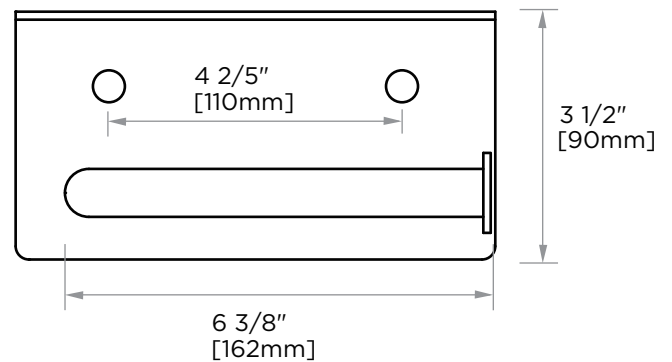

**BUILDERS SERIES**

**373**

**SHELF W/TISSUE HOLDER**

373159

**PRODUCT NAME:** SHELF WITH TISSUE HOLDER

**PRODUCT CODE:** 373159

**MATERIAL:** All-brass construction

**KEY FEATURES:** Classic, contemporary design.  
Concealed mounting.  
Brass product at a builders budget.

NOTE: Dimensions and specifications are subject to change without notice.