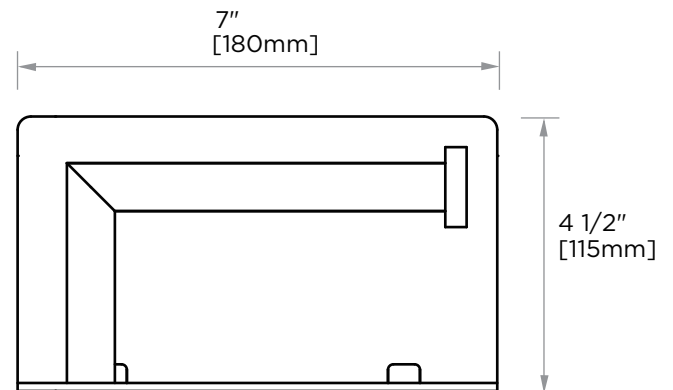

**BUILDERS SERIES**

**373**

**SHELF W/TISSUE HOLDER**

373159

**PRODUCT NAME:** SHELF WITH TISSUE HOLDER

**PRODUCT CODE:** 373159

**MATERIAL:** All-brass construction

**KEY FEATURES:** Classic, contemporary design.  
Concealed mounting.  
Brass product at a builders budget.

NOTE: Dimensions and specifications are subject to change without notice.