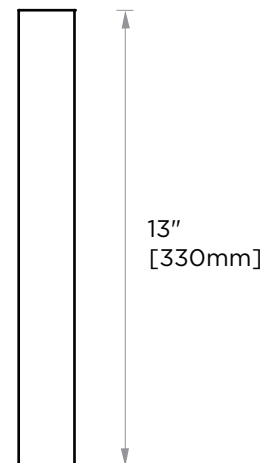

NOTE: Dimensions and specifications are subject to change without notice.