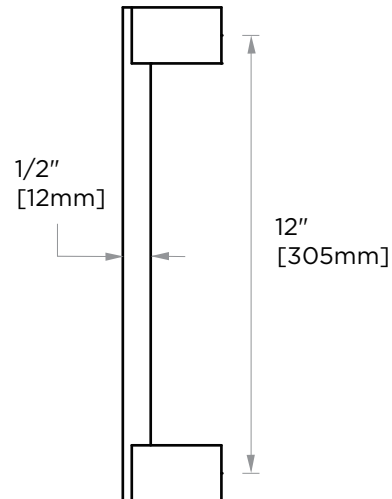

NOTE: Dimensions and specifications are subject to change without notice.