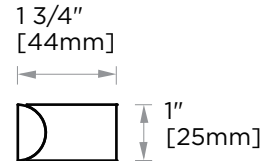

LISBON COLLECTION

APPLIANCE PULL 12"

277912

PRODUCT NAME: APPLIANCE PULL 12"

PRODUCT CODE: 277912

MATERIAL: All-brass construction

KEY FEATURES: Contemporary design. Square base with clean and elongated lines.