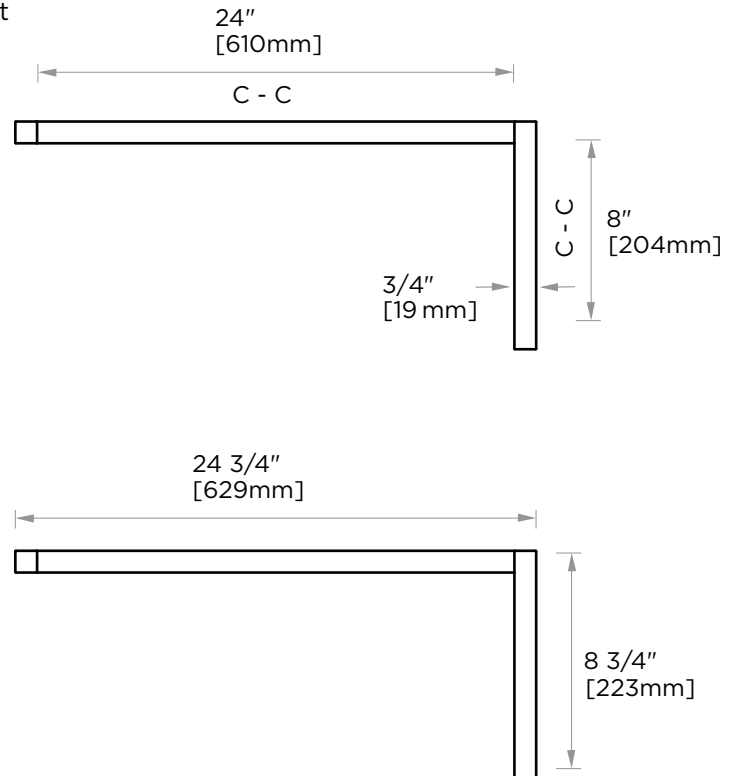

WARRANTY:

Lifetime Limited (Residential Use)
One Year (Commercial Use)

NOTE: Dimensions and specifications are subject to change without notice.