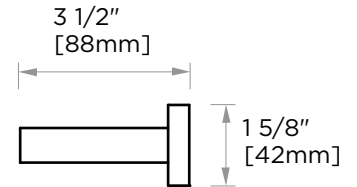

LONDON COLLECTION

TOWEL BAR 30"

248300

PRODUCT NAME: TOWEL BAR 30"

PRODUCT CODE: 248300

MATERIAL: All-brass construction

KEY FEATURES: Contemporary design. Sleek rectangular shapes offset by strong squared anchors.