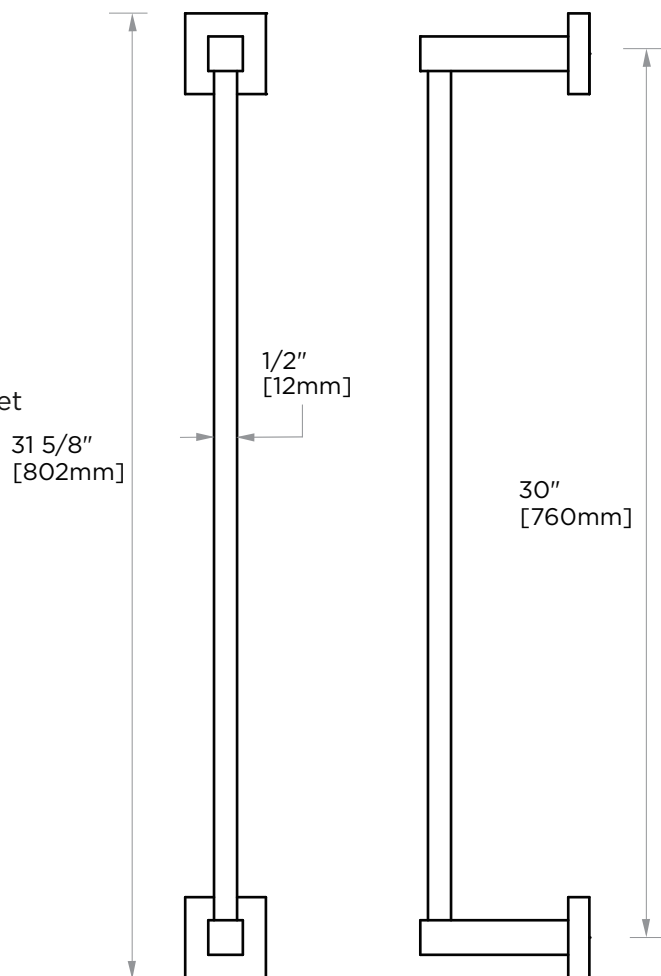

WARRANTY:

Lifetime Limited (Residential Use)
One Year (Commercial Use)

NOTE: Dimensions and specifications are subject to change without notice.