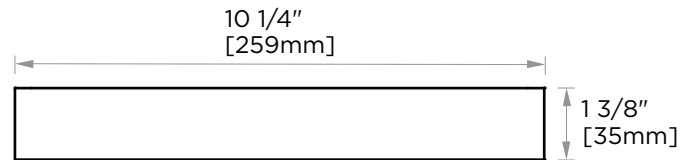

NOTE: Dimensions and specifications are subject to change without notice.