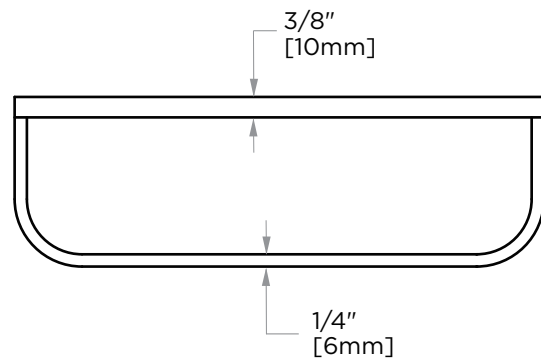

BONN COLLECTION
TOWEL RING
238460

PRODUCT NAME: TOWEL RING

PRODUCT CODE: 238460

MATERIAL: All-brass construction

KEY FEATURES: Contemporary design. Rectangular geometry, softened with curved corners.

STOCKED FINISHES:

NOTE: Dimensions and specifications are subject to change without notice.