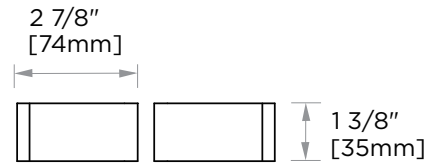

BERLIN COLLECTION
DOUBLE SHOWER
DOOR HANDLE 24"
2327824

PRODUCT NAME: DOUBLE SHOWER DOOR HANDLE 24"

PRODUCT CODE: 2327824

MATERIAL: All-brass construction

KEY FEATURES: Contemporary design with solid bold rectangular geometry.

GLASS INFO

Glass Hole C-C Distance		
A	8"/203mm	8" Shower Door Handle
	12"/305mm	12" Shower Door Handle
	18"/460mm	18" Shower Door Handle
	24"/610mm	24" Shower Door Handle
	36"/915mm	36" Shower Door Handle
B	1/2" (12mm)	Glass Hole Diameter
C	6-12mm	Glass Thickness