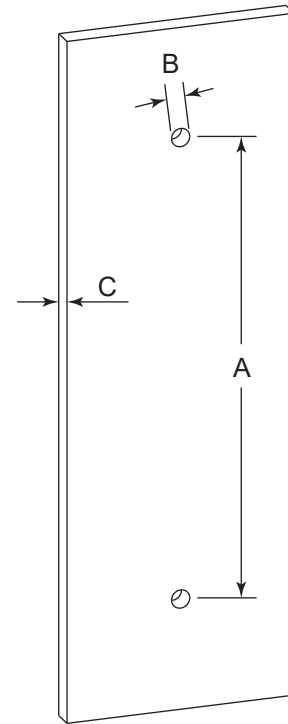

BERLIN COLLECTION
DOUBLE SHOWER
DOOR HANDLE 24"
2327824

PRODUCT NAME: DOUBLE SHOWER DOOR HANDLE 24"

PRODUCT CODE: 2327824

MATERIAL: All-brass construction

KEY FEATURES: Contemporary design with solid bold rectangular geometry.

NOTE: Dimensions and specifications are subject to change without notice.

HANDLES INFO

Components Included		
①	Handle A	X1
②	Handle B	X1
③	Fixing Bracket	X2
④	Rubber Gasket	X4
⑤	Set Screw M6	X2

Mounting Kits Included		
	X1	Allen Key

GLASS INFO

Glass Hole C-C Distance		
A	8"/203mm	8" Shower Door Handle
	12"/305mm	12" Shower Door Handle
	18"/460mm	18" Shower Door Handle
	24"/610mm	24" Shower Door Handle
	36"/915mm	36" Shower Door Handle
B	1/2" (12mm)	Glass Hole Diameter
C	6-12mm	Glass Thickness