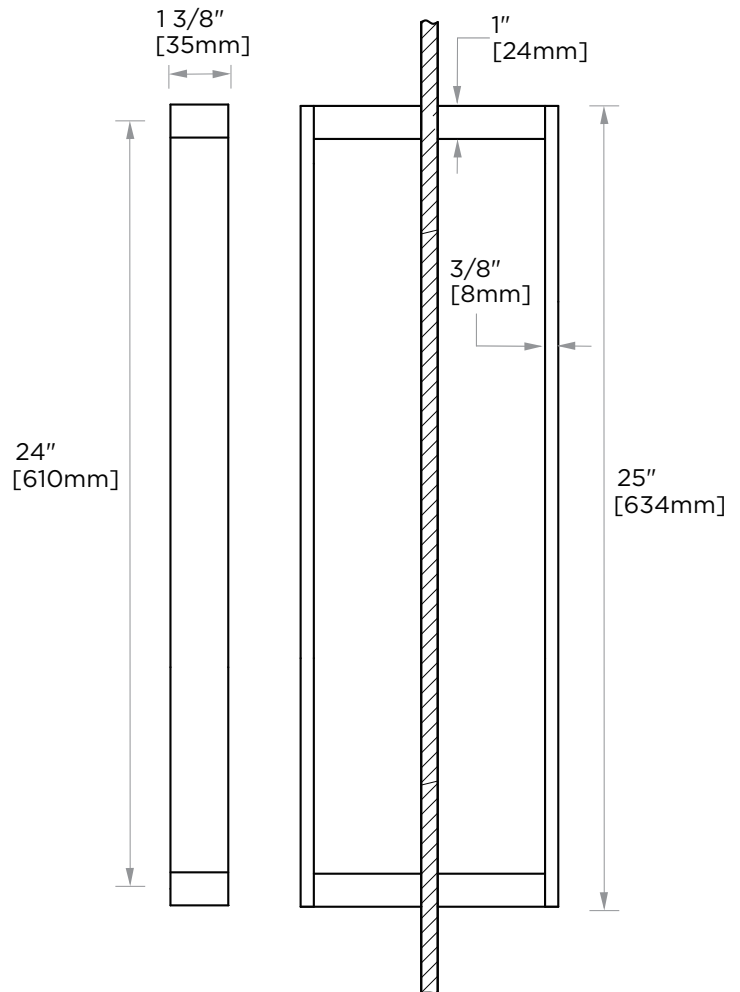

BERLIN COLLECTION
DOUBLE SHOWER
DOOR HANDLE 24"
2327824

PRODUCT NAME: DOUBLE SHOWER DOOR HANDLE 24"

PRODUCT CODE: 2327824

MATERIAL: All-brass construction

KEY FEATURES: Contemporary design with solid bold rectangular geometry.

NOTE: Dimensions and specifications are subject to change without notice.

HANDLES INFO

Components Included		
①	Handle A	X1
②	Handle B	X1
③	Fixing Bracket	X2
④	Rubber Gasket	X4
⑤	Set Screw M6	X2

Mounting Kits Included		
	X1	Allen Key

GLASS INFO

Glass Hole C-C Distance		
A	8"/203mm	8" Shower Door Handle
	12"/305mm	12" Shower Door Handle
	18"/460mm	18" Shower Door Handle
	24"/610mm	24" Shower Door Handle
	36"/915mm	36" Shower Door Handle
B	1/2" (12mm)	Glass Hole Diameter
C	6-12mm	Glass Thickness

* Can be used with extension kit for thicker doors

NOTE: Dimensions and specifications are subject to change without notice.