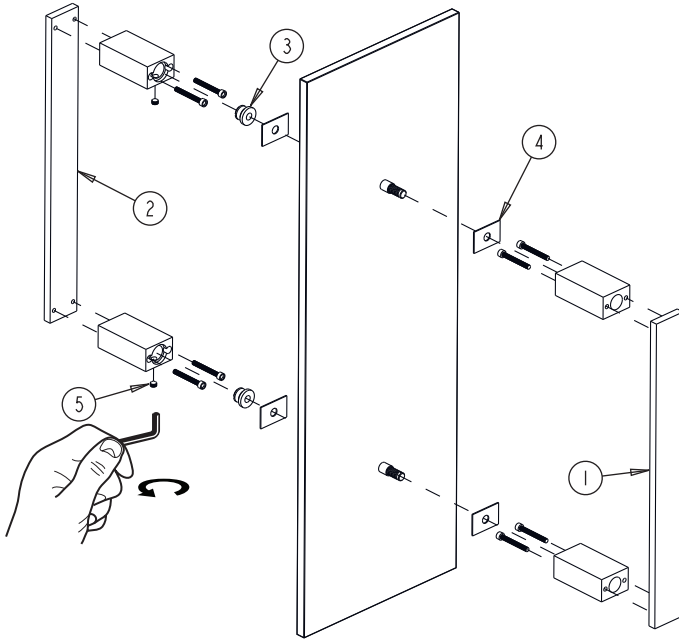

BERLIN COLLECTION
DOUBLE SHOWER
DOOR HANDLE 24"
2327824

PRODUCT NAME: DOUBLE SHOWER DOOR HANDLE 24"

PRODUCT CODE: 2327824

MATERIAL: All-brass construction

KEY FEATURES: Contemporary design with solid bold rectangular geometry.

NOTE: Dimensions and specifications are subject to change without notice.

HANDLES INFO

Components Included		
①	Handle A	X1
②	Handle B	X1
③	Fixing Bracket	X2
④	Rubber Gasket	X4
⑤	Set Screw M6	X2

Mounting Kits Included		
	X1	Allen Key

GLASS INFO

Glass Hole C-C Distance		
A	8"/203mm	8" Shower Door Handle
	12"/305mm	12" Shower Door Handle
	18"/460mm	18" Shower Door Handle
	24"/610mm	24" Shower Door Handle
	36"/915mm	36" Shower Door Handle
B	1/2" (12mm)	Glass Hole Diameter
C	6-12mm	Glass Thickness