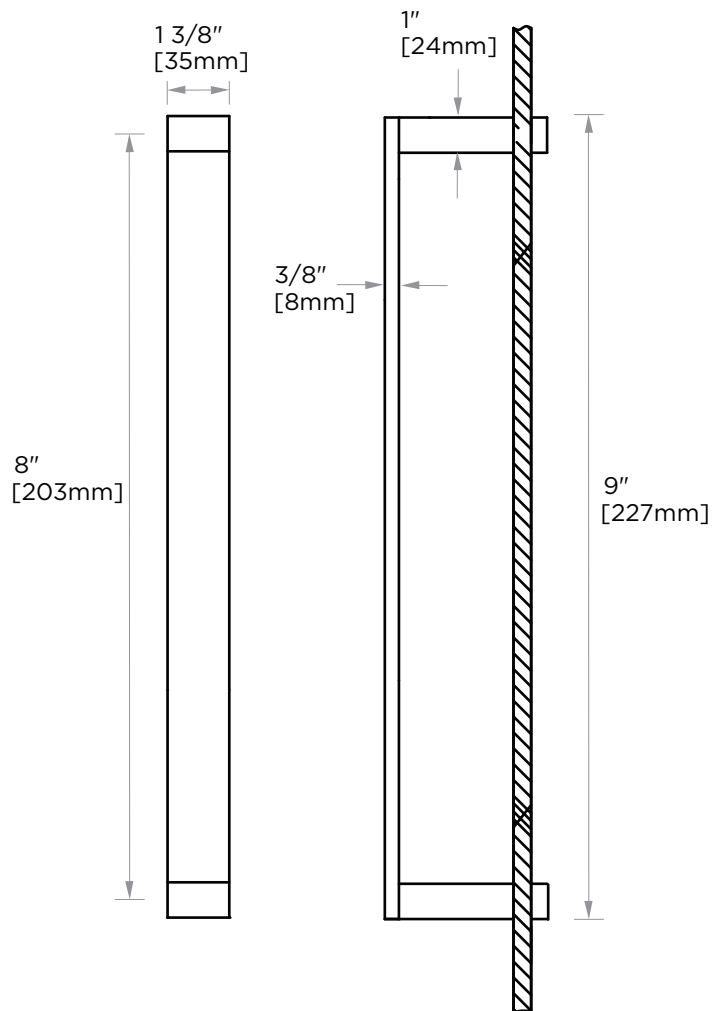

BERLIN COLLECTION SINGLE SHOWER DOOR HANDLE 2327508

PRODUCT NAME: SINGLE SHOWER DOOR HANDLE

PRODUCT CODE: 2327508

MATERIAL: All-brass construction

KEY FEATURES: Contemporary design with solid bold rectangular geometry.

NOTE: Dimensions and specifications are subject to change without notice.

HANDLES INFO

Components Included		
①	Handle	X1
②	Set Screw M6	X2
③	Fixing Bracket	X2
④	Rubber Gasket	X4

Mounting Kits Included

	X1	Allen Key
---	----	-----------

GLASS INFO

Glass Hole C-C Distance		
A	8"/203mm	8" Shower Door Handle
	12"/305mm	12" Shower Door Handle
	18"/457mm	18" Shower Door Handle
	24"/610mm	24" Shower Door Handle
	36"/914mm	36" Shower Door Handle
B	1/2" (12mm)	Glass Hole Diameter
C	6-12mm	Glass Thickness

* Can be used with extension kit for thicker doors

NOTE: Dimensions and specifications are subject to change without notice.