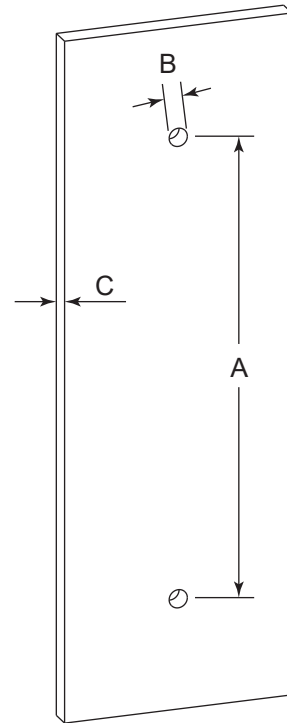

BERLIN COLLECTION SINGLE SHOWER DOOR HANDLE 2327508

PRODUCT NAME: SINGLE SHOWER DOOR HANDLE

PRODUCT CODE: 2327508

MATERIAL: All-brass construction

KEY FEATURES: Contemporary design with solid bold rectangular geometry.

NOTE: Dimensions and specifications are subject to change without notice.

HANDLES INFO

Components Included		
①	Handle	X1
②	Set Screw M6	X2
③	Fixing Bracket	X2
④	Rubber Gasket	X4

Mounting Kits Included

	X1	Allen Key
---	----	-----------

GLASS INFO

Glass Hole C-C Distance		
A	8"/203mm	8" Shower Door Handle
	12"/305mm	12" Shower Door Handle
	18"/457mm	18" Shower Door Handle
	24"/610mm	24" Shower Door Handle
	36"/914mm	36" Shower Door Handle
B	1/2" (12mm)	Glass Hole Diameter
C	6-12mm	Glass Thickness