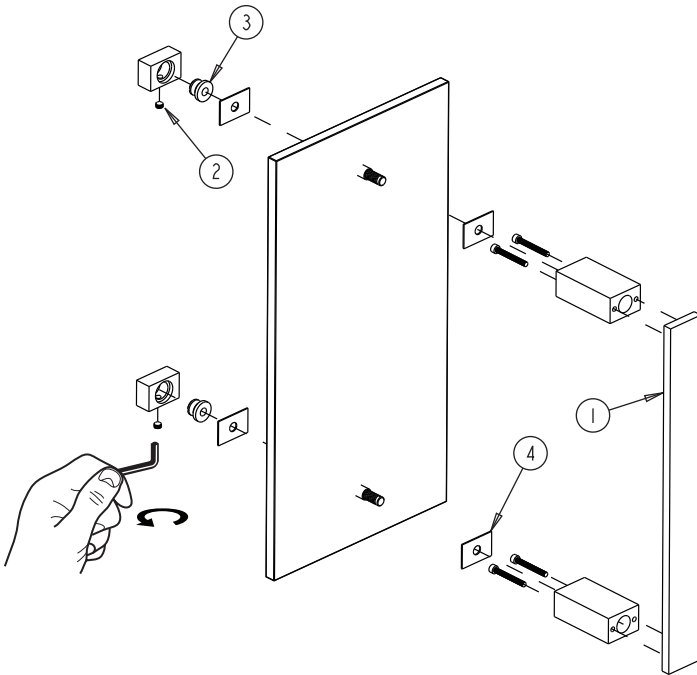

BERLIN COLLECTION SINGLE SHOWER DOOR HANDLE 2327508

PRODUCT NAME: SINGLE SHOWER DOOR HANDLE

PRODUCT CODE: 2327508

MATERIAL: All-brass construction

KEY FEATURES: Contemporary design with solid bold rectangular geometry.

NOTE: Dimensions and specifications are subject to change without notice.

HANDLES INFO

Components Included		
①	Handle	X1
②	Set Screw M6	X2
③	Fixing Bracket	X2
④	Rubber Gasket	X4

Mounting Kits Included

	X1	Allen Key
---	----	-----------

GLASS INFO

Glass Hole C-C Distance		
A	8"/203mm	8" Shower Door Handle
	12"/305mm	12" Shower Door Handle
	18"/457mm	18" Shower Door Handle
	24"/610mm	24" Shower Door Handle
	36"/914mm	36" Shower Door Handle
B	1/2" (12mm)	Glass Hole Diameter
C	6-12mm	Glass Thickness