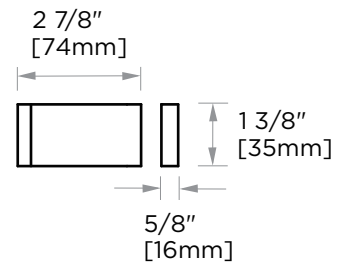

BERLIN COLLECTION SINGLE SHOWER DOOR HANDLE 2327508

PRODUCT NAME: SINGLE SHOWER DOOR HANDLE

PRODUCT CODE: 2327508

MATERIAL: All-brass construction

KEY FEATURES: Contemporary design with solid bold rectangular geometry.

NOTE: Dimensions and specifications are subject to change without notice.

HANDLES INFO

Components Included		
①	Handle	X1
②	Set Screw M6	X2
③	Fixing Bracket	X2
④	Rubber Gasket	X4

Mounting Kits Included

	X1	Allen Key
---	----	-----------

GLASS INFO

Glass Hole C-C Distance		
A	8"/203mm	8" Shower Door Handle
	12"/305mm	12" Shower Door Handle
	18"/457mm	18" Shower Door Handle
	24"/610mm	24" Shower Door Handle
	36"/914mm	36" Shower Door Handle
B	1/2" (12mm)	Glass Hole Diameter
C	6-12mm	Glass Thickness