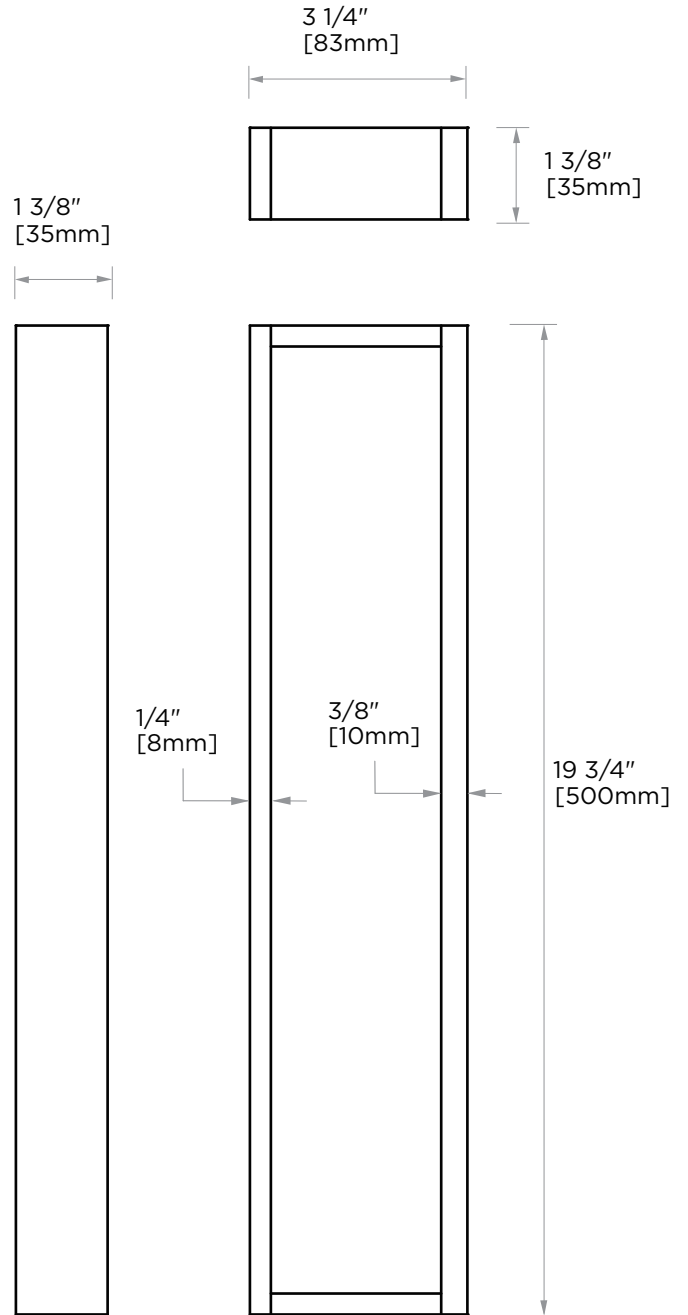

BERLIN COLLECTION TOWEL BAR 18" 232180

PRODUCT NAME: TOWEL BAR 18"

PRODUCT CODE: 232180

MATERIAL: All-brass construction

KEY FEATURES: Contemporary design with solid bold rectangular geometry.

STOCKED FINISHES:

NOTE: Dimensions and specifications are subject to change without notice.