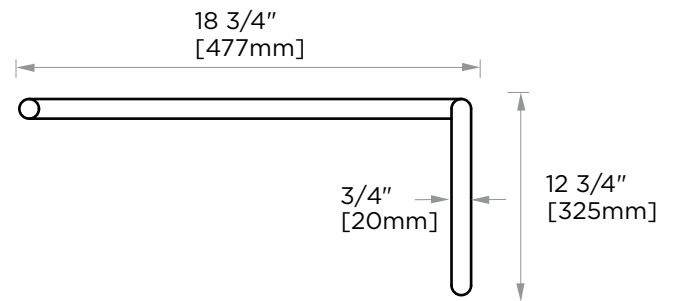

NOTE: Dimensions and specifications are subject to change without notice.