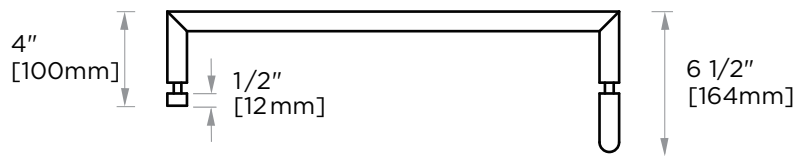

NOTE: Dimensions and specifications are subject to change without notice.