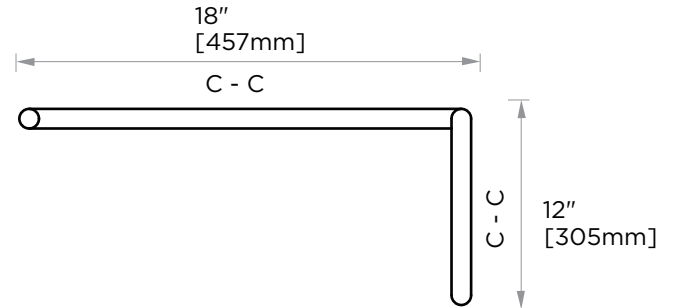

NOTE: Dimensions and specifications are subject to change without notice.