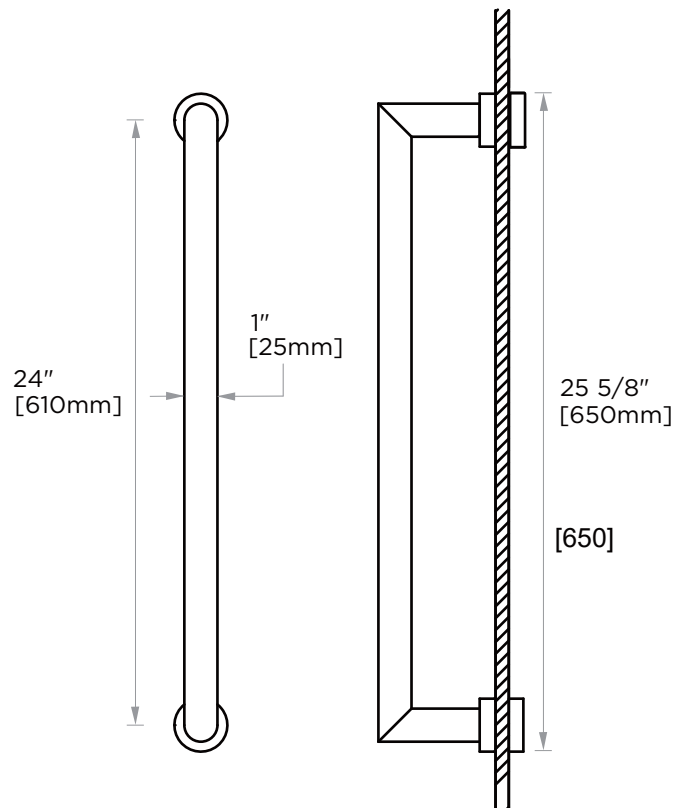

OSLO COLLECTION SINGLE SHOWER DOOR HANDLE 24"

1447524

PRODUCT NAME: SINGLE SHOWER DOOR HANDLE 24"

PRODUCT CODE: 1447524

MATERIAL: All-brass construction

KEY FEATURES: Contemporary design. Round minimalist look.

NOTE: Dimensions and specifications are subject to change without notice.

HANDLES INFO

Components Included		
①	Handle	X1
②	Set Screw M6	X2
③	Fixing Bracket	X2
④	Rubber Gasket	X4

Mounting Kits Included

	X1	Allen Key
---	----	-----------

GLASS INFO

Glass Hole C-C Distance		
A	6"/152mm	6" Shower Door Handle
	8"/203mm	8" Shower Door Handle
	12"/305mm	12" Shower Door Handle
	18"/457mm	18" Shower Door Handle
	24"/610mm	24" Shower Door Handle
B	1/2" (12mm)	Glass Hole Diameter
C	6-12mm	Glass Thickness

Can be used with extension kit for thicker doors

NOTE: Dimensions and specifications are subject to change without notice.