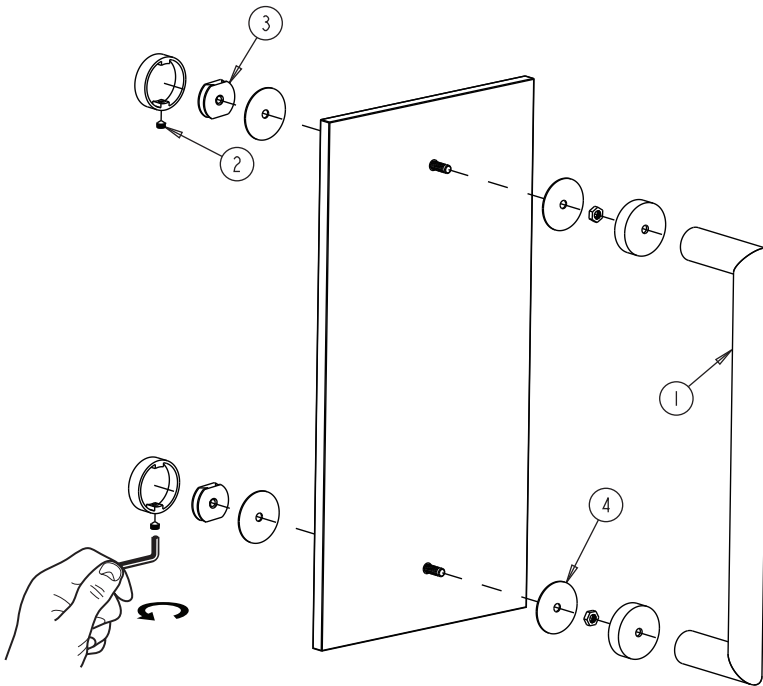

OSLO COLLECTION SINGLE SHOWER DOOR HANDLE 24"

1447524

PRODUCT NAME: SINGLE SHOWER DOOR HANDLE 24"

PRODUCT CODE: 1447524

MATERIAL: All-brass construction

KEY FEATURES: Contemporary design. Round minimalist look.

NOTE: Dimensions and specifications are subject to change without notice.

HANDLES INFO

Components Included		
①	Handle	X1
②	Set Screw M6	X2
③	Fixing Bracket	X2
④	Rubber Gasket	X4

Mounting Kits Included

	X1	Allen Key
---	----	-----------

GLASS INFO

Glass Hole C-C Distance		
A	6"/152mm	6" Shower Door Handle
	8"/203mm	8" Shower Door Handle
	12"/305mm	12" Shower Door Handle
	18"/457mm	18" Shower Door Handle
	24"/610mm	24" Shower Door Handle
B	1/2" (12mm)	Glass Hole Diameter
C	6-12mm	Glass Thickness