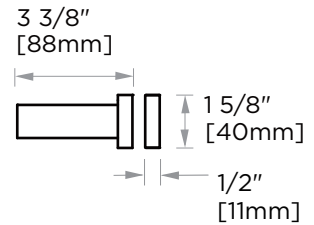

OSLO COLLECTION SINGLE SHOWER DOOR HANDLE 24"

1447524

PRODUCT NAME: SINGLE SHOWER DOOR HANDLE 24"

PRODUCT CODE: 1447524

MATERIAL: All-brass construction

KEY FEATURES: Contemporary design. Round minimalist look.

NOTE: Dimensions and specifications are subject to change without notice.

HANDLES INFO

Components Included		
①	Handle	X1
②	Set Screw M6	X2
③	Fixing Bracket	X2
④	Rubber Gasket	X4

Mounting Kits Included

	X1	Allen Key
---	----	-----------

GLASS INFO

Glass Hole C-C Distance		
A	6"/152mm	6" Shower Door Handle
	8"/203mm	8" Shower Door Handle
	12"/305mm	12" Shower Door Handle
	18"/457mm	18" Shower Door Handle
	24"/610mm	24" Shower Door Handle
B	1/2" (12mm)	Glass Hole Diameter
C	6-12mm	Glass Thickness

Can be used with extension kit for thicker doors

NOTE: Dimensions and specifications are subject to change without notice.