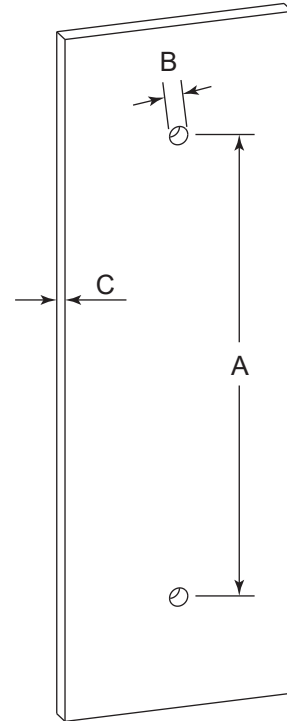

OSLO COLLECTION SINGLE SHOWER DOOR HANDLE 24"

1447524

PRODUCT NAME: SINGLE SHOWER DOOR HANDLE 24"

PRODUCT CODE: 1447524

MATERIAL: All-brass construction

KEY FEATURES: Contemporary design. Round minimalist look.

NOTE: Dimensions and specifications are subject to change without notice.

HANDLES INFO

Components Included		
①	Handle	X1
②	Set Screw M6	X2
③	Fixing Bracket	X2
④	Rubber Gasket	X4

Mounting Kits Included

	X1	Allen Key
---	----	-----------

GLASS INFO

Glass Hole C-C Distance		
A	6"/152mm	6" Shower Door Handle
	8"/203mm	8" Shower Door Handle
	12"/305mm	12" Shower Door Handle
	18"/457mm	18" Shower Door Handle
	24"/610mm	24" Shower Door Handle
B	1/2" (12mm)	Glass Hole Diameter
C	6-12mm	Glass Thickness