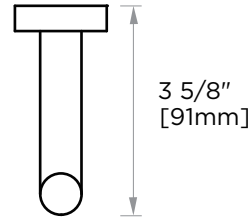

OSLO COLLECTION SPARE TISSUE HOLDER 144156

PRODUCT NAME: SPARE TISSUE HOLDER

PRODUCT CODE: 144156

MATERIAL: All-brass construction

KEY FEATURES: Contemporary design.
Round minimalist look.

**STOCKED
FINISHES:**

NOTE: Dimensions and specifications are subject to change without notice.