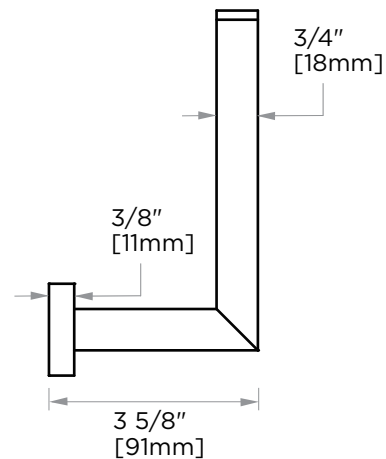

OSLO COLLECTION SPARE TISSUE HOLDER 144156

PRODUCT NAME: SPARE TISSUE HOLDER

PRODUCT CODE: 144156

MATERIAL: All-brass construction

KEY FEATURES: Contemporary design.
Round minimalist look.

**STOCKED
FINISHES:**

NOTE: Dimensions and specifications are subject to change without notice.