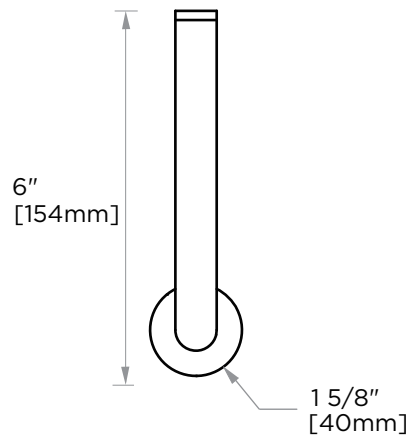

OSLO COLLECTION SPARE TISSUE HOLDER 144156

PRODUCT NAME: SPARE TISSUE HOLDER

PRODUCT CODE: 144156

MATERIAL: All-brass construction

KEY FEATURES: Contemporary design.
Round minimalist look.

**STOCKED
FINISHES:**

NOTE: Dimensions and specifications are subject to change without notice.