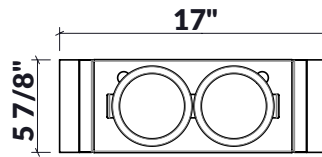

225310 | SERVING BIN WITH BOWLS (2)

STAINLESS STEEL SINK ACCESSORY

Specifications

Model	225310
Handle	Maple
Compatible bowl dimension (front-to-back)	16"
Overall dimensions	6" x 17" x 4 1/2"

Warranty

Home Refinements offers a 1-YEAR LIMITED WARRANTY following the purchase date for all mobile parts, options and accessories against defects of material and workmanship. This warranty is limited to defects or damages resulting from a normal residential use. For further details on our product warranty, please refer to our catalog or Web site.