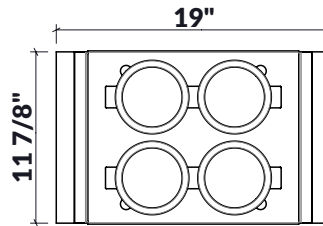

225215 | SERVING BIN WITH BOWLS (4)

STAINLESS STEEL SINK ACCESSORY

Specifications

Model	225215
Handle	Walnut
Compatible bowl dimension (front-to-back)	18"
Overall dimensions	12" x 18" x 4 1/2"

Warranty

Home Refinements offers a 1-YEAR LIMITED WARRANTY following the purchase date for all mobile parts, options and accessories against defects of material and workmanship. This warranty is limited to defects or damages resulting from a normal residential use. For further details on our product warranty, please refer to our catalog or Web site.